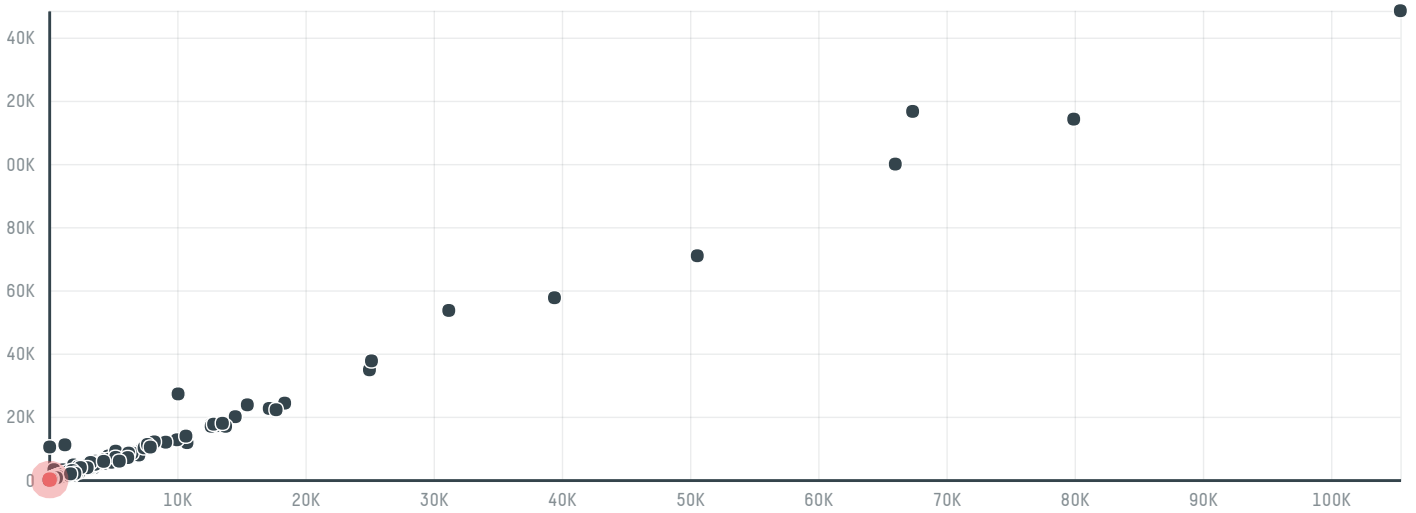

trase

Koninklijke douwe egberts bv (exp-0993/14e)

ACTIVITY	COMMODITY	COUNTRY	YEAR
Importer	Coffee	Brazil	2015

Koninklijke douwe egberts bv (exp-0993/14e) was the 884th largest importer of coffee from BRAZIL in 2015, accounting for 86 tons. As an importer, Koninklijke douwe egberts bv (exp-0993/14e) sources from 1 municipalities, or 0% of the coffee production municipalities. The main destination of the coffee imported by Koninklijke douwe egberts bv (exp-0993/14e) is Bulgaria, accounting for 100% of the total.

TOP DESTINATION COUNTRIES OF COFFEE IMPORTED BY KONINKLIJKE DOUWE EGBERTS BV (EXP-0993/14E):

□ N/A <5K >5K >100K >300K >1M

COMPARING COMPANIES IMPORTING COFFEE FROM BRAZIL IN 2015

Trase is a partnership between