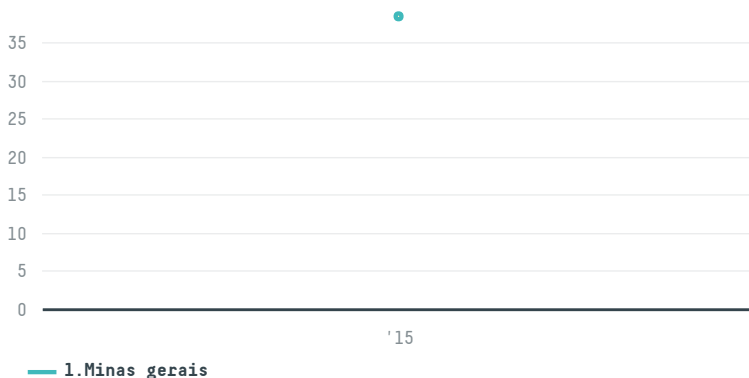

trase

Supremo sa (exp-0998/14)

ACTIVITY: **Importer**
COMMODITY: **Coffee**
COUNTRY: **Brazil**
YEAR: **2015**

Supremo sa (exp-0998/14) was the 1227th largest importer of coffee from BRAZIL in 2015, accounting for 38 tons. As an importer, Supremo sa (exp-0998/14) sources from 22 municipalities, or 3% of the coffee production municipalities. The main destination of the coffee imported by Supremo sa (exp-0998/14) is Belgium, accounting for 100% of the total.

TOP DESTINATION COUNTRIES OF COFFEE IMPORTED BY SUPREMO SA (EXP-0998/14):

COMPARING COMPANIES IMPORTING COFFEE FROM BRAZIL IN 2015

Trase is a partnership between

In collaboration with

and many other organizations and individuals.