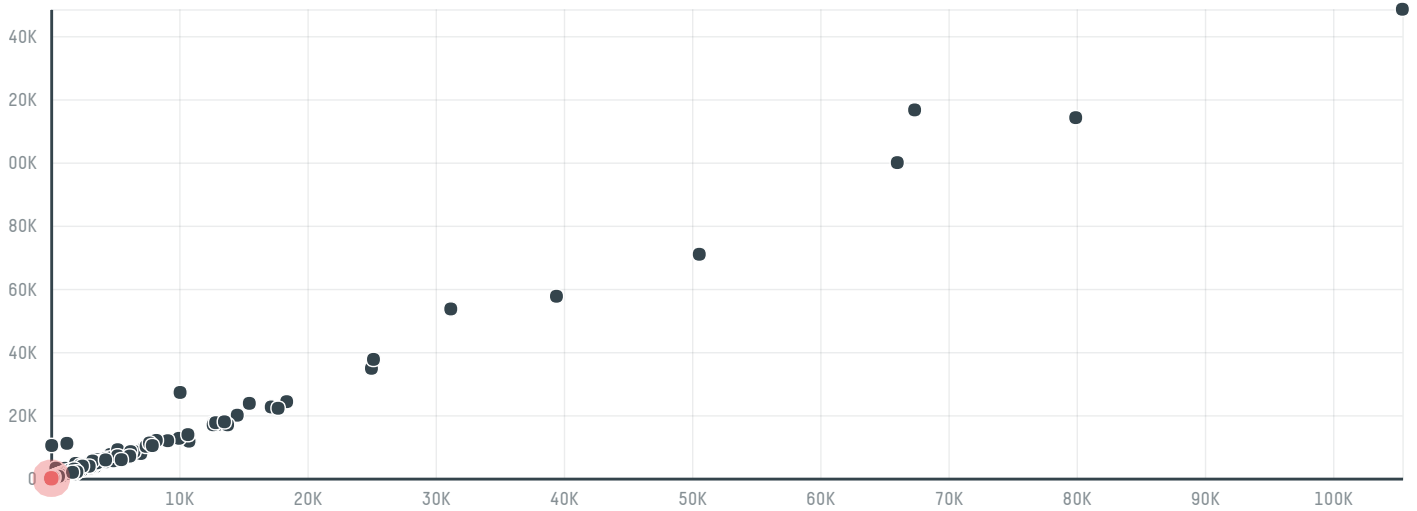

trase

Supremo sa (exp-0998/14)

ACTIVITY: **Importer**
COMMODITY: **Coffee**
COUNTRY: **Brazil**
YEAR: **2015**

Supremo sa (exp-0998/14) was the 1227th largest importer of coffee from BRAZIL in 2015, accounting for 38 tons. As an importer, Supremo sa (exp-0998/14) sources from 22 municipalities, or 3% of the coffee production municipalities. The main destination of the coffee imported by Supremo sa (exp-0998/14) is Belgium, accounting for 100% of the total.

TOP DESTINATION COUNTRIES OF COFFEE IMPORTED BY SUPREMO SA (EXP-0998/14):

COMPARING COMPANIES IMPORTING COFFEE FROM BRAZIL IN 2015

Trase is a partnership between

In collaboration with

and many other organizations and individuals.