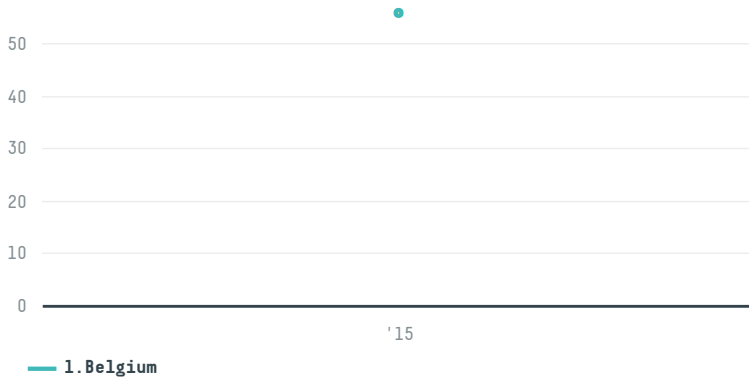

TOP DESTINATION COUNTRIES OF COFFEE IMPORTED BY PHOENIX TRADING NV (EXP-1006/14):