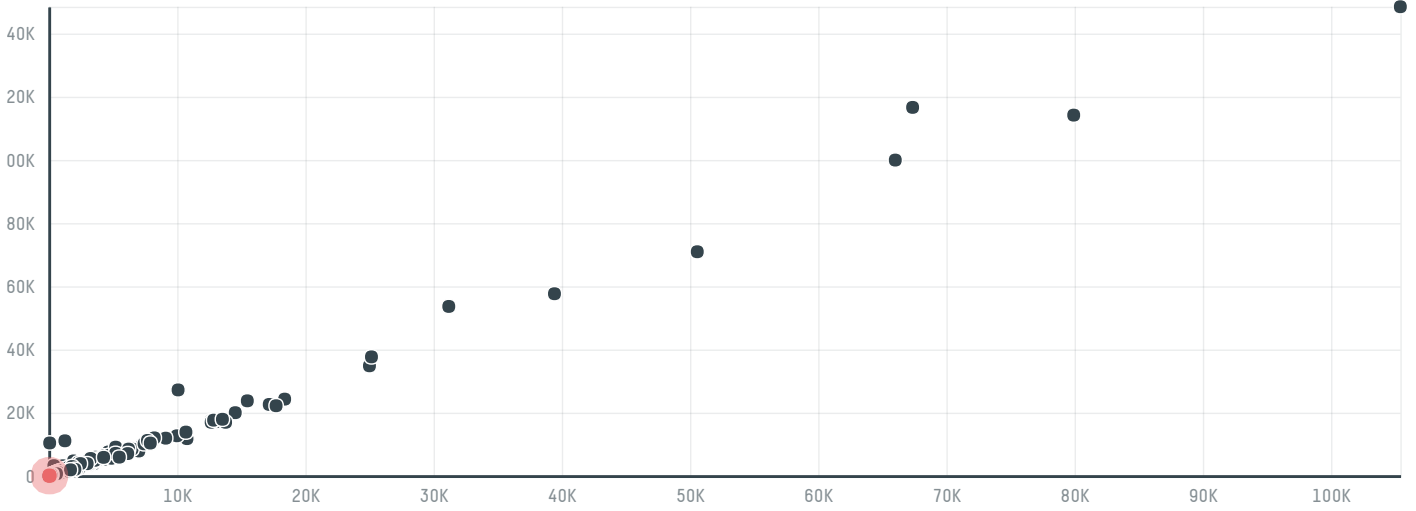

trase

Phoenix trading nv (exp-1006/14)

ACTIVITY	COMMODITY	COUNTRY	YEAR
Importer	Coffee	Brazil	2015

Phoenix trading nv (exp-1006/14) was the 1072nd largest importer of coffee from BRAZIL in 2015, accounting for 56 tons. As an importer, Phoenix trading nv (exp-1006/14) sources from 22 municipalities, or 3% of the coffee production municipalities. The main destination of the coffee imported by Phoenix trading nv (exp-1006/14) is Belgium, accounting for 100% of the total.

TOP DESTINATION COUNTRIES OF COFFEE IMPORTED BY PHOENIX TRADING NV (EXP-1006/14):

COMPARING COMPANIES IMPORTING COFFEE FROM BRAZIL IN 2015

Trase is a partnership between

In collaboration with

and many other organizations and individuals.