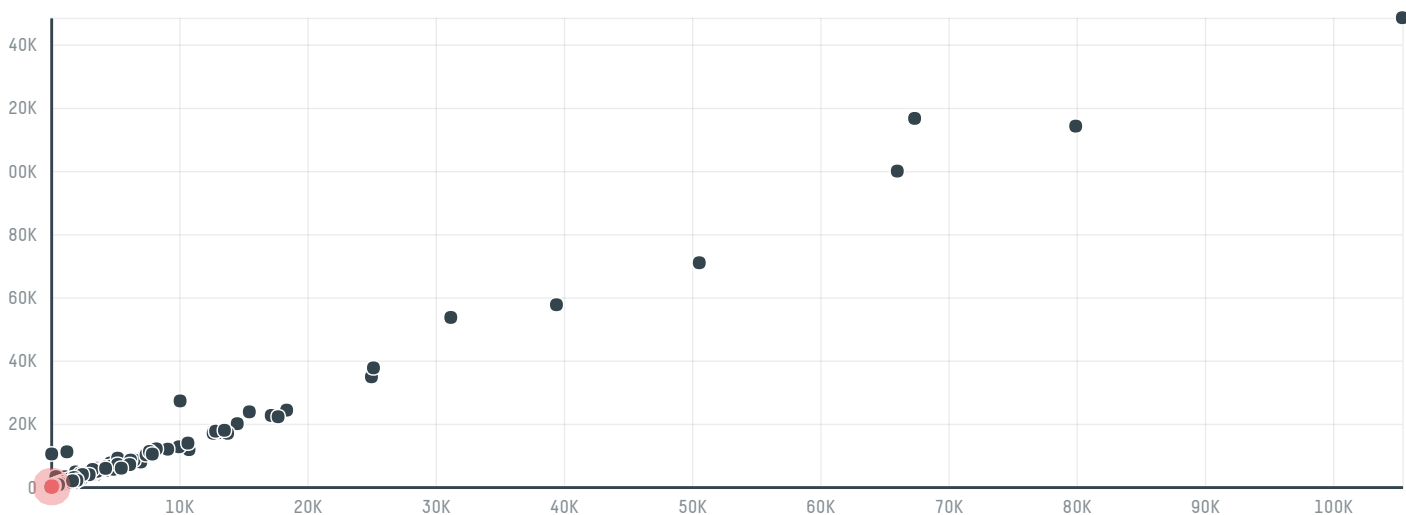

trase

Mercon coffee corporation (exp-1067/14d)

ACTIVITY	COMMODITY	COUNTRY	YEAR
Importer	Coffee	Brazil	2015

Mercon coffee corporation (exp-1067/14d) was the 890th largest importer of coffee from BRAZIL in 2015, accounting for 86 tons. As an importer, Mercon coffee corporation (exp-1067/14d) sources from 22 municipalities, or 3% of the coffee production municipalities. The main destination of the coffee imported by Mercon coffee corporation (exp-1067/14d) is Belgium, accounting for 100% of the total.

TOP DESTINATION COUNTRIES OF COFFEE IMPORTED BY MERCON COFFEE CORPORATION (EXP-1067/14D):

□ N/A <5K >5K >100K >300K >1M

COMPARING COMPANIES IMPORTING COFFEE FROM BRAZIL IN 2015

Trase is a partnership between