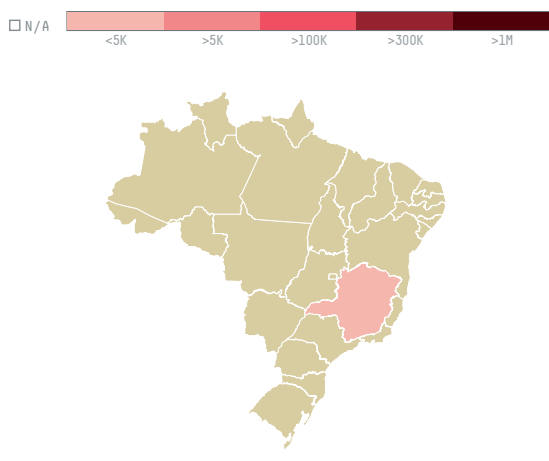

## Hamburg coffee company, hacofco mbh (exp-0763/14c)

ACTIVITY	COMMODITY	COUNTRY	YEAR
<b>Importer</b>	<b>Coffee</b>	<b>Brazil</b>	<b>2015</b>

Hamburg coffee company, hacofco mbh (exp-0763/14c) was the 1216th largest importer of coffee from BRAZIL in 2015, accounting for 38 tons. As an importer, Hamburg coffee company, hacofco mbh (exp-0763/14c) sources from 22 municipalities, or 3% of the coffee production municipalities. The main destination of the coffee imported by Hamburg coffee company, hacofco mbh (exp-0763/14c) is Belgium, accounting for 100% of the total.

### TOP DESTINATION COUNTRIES OF COFFEE IMPORTED BY HAMBURG COFFEE COMPANY, HACOFCO MBH (EXP-0763/14C):

□ N/A  <5K  >5K  >100K  >300K  >1M

COMPARING COMPANIES IMPORTING COFFEE FROM BRAZIL IN 2015

Trase is a partnership between