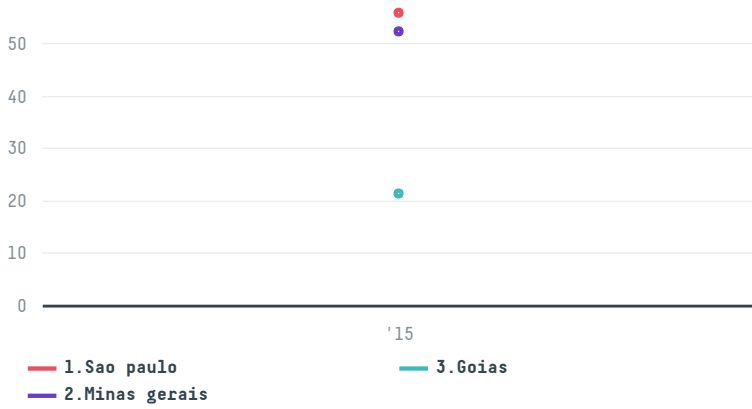

COMPARING COMPANIES IMPORTING COFFEE FROM BRAZIL IN 2015

Trase is a partnership between

In collaboration with

and many other organizations and individuals.

Donors

[Terms of Use](#) · [Privacy policy](#) · [Cookie policy](#) · [Contact us](#)

This website uses cookies to provide you with an improved user experience. By continuing to browse this site, you consent to the use of cookies and similar technologies. Please visit our [privacy policy](#) for further details.

I AGREE