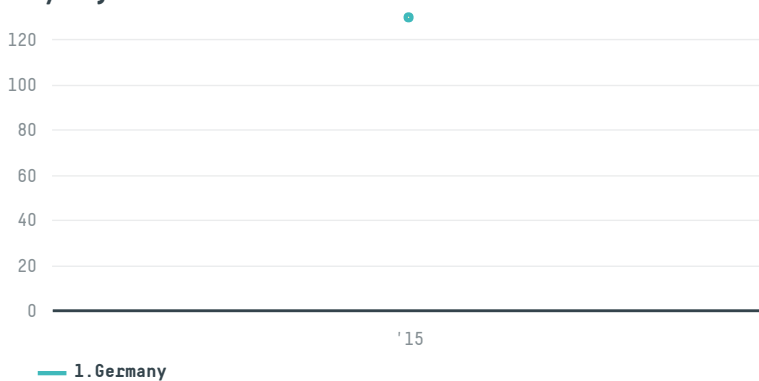

TOP DESTINATION COUNTRIES OF COFFEE IMPORTED BY COFFY HANDELS-GESELLSCHAFT BREMEN M.B.H. (EXP-1023/14):