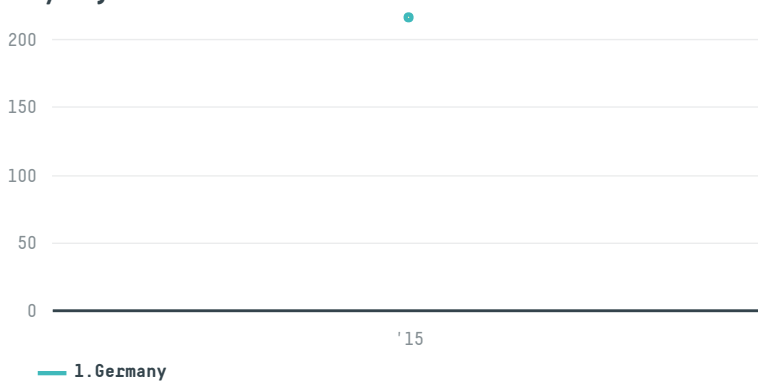

TOP DESTINATION COUNTRIES OF COFFEE IMPORTED BY COFFY HANDELS-GESELLSCHAFT BREMEN M.B.H. (EXP- 0566/14) :