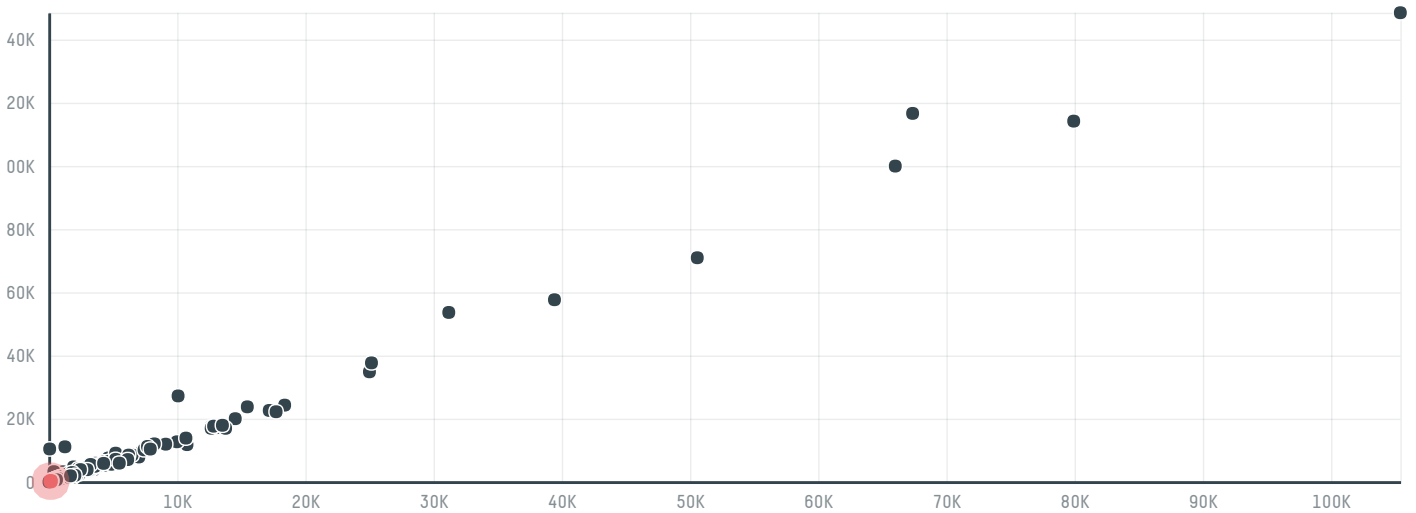

COMPARING COMPANIES IMPORTING COFFEE FROM BRAZIL IN 2015

Trase is a partnership between

In collaboration with

and many other organizations and individuals.

Donors

[Terms of Use](#) · [Privacy policy](#) · [Cookie policy](#) · [Contact us](#)

This website uses cookies to provide you with an improved user experience. By continuing to browse this site, you consent to the use of cookies and similar technologies. Please visit our [privacy policy](#) for further details.

I AGREE