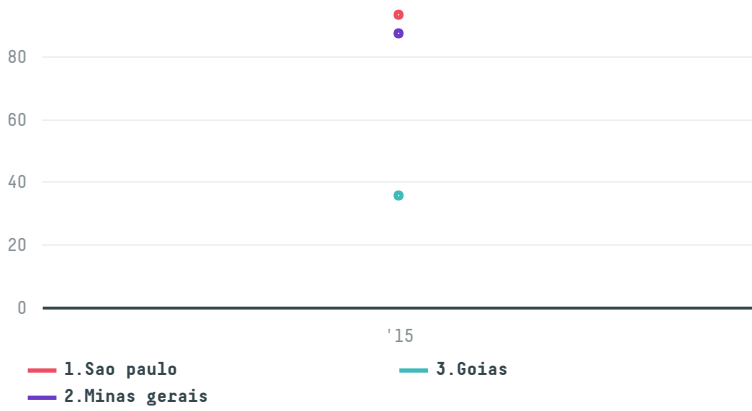

COMPARING COMPANIES IMPORTING COFFEE FROM BRAZIL IN 2015

Trase is a partnership between

In collaboration with

and many other organizations and individuals.

Donors

[Terms of Use](#) · [Privacy policy](#) · [Cookie policy](#) · [Contact us](#)

This website uses cookies to provide you with an improved user experience. By continuing to browse this site, you consent to the use of cookies and similar technologies. Please visit our [privacy policy](#) for further details.

I AGREE