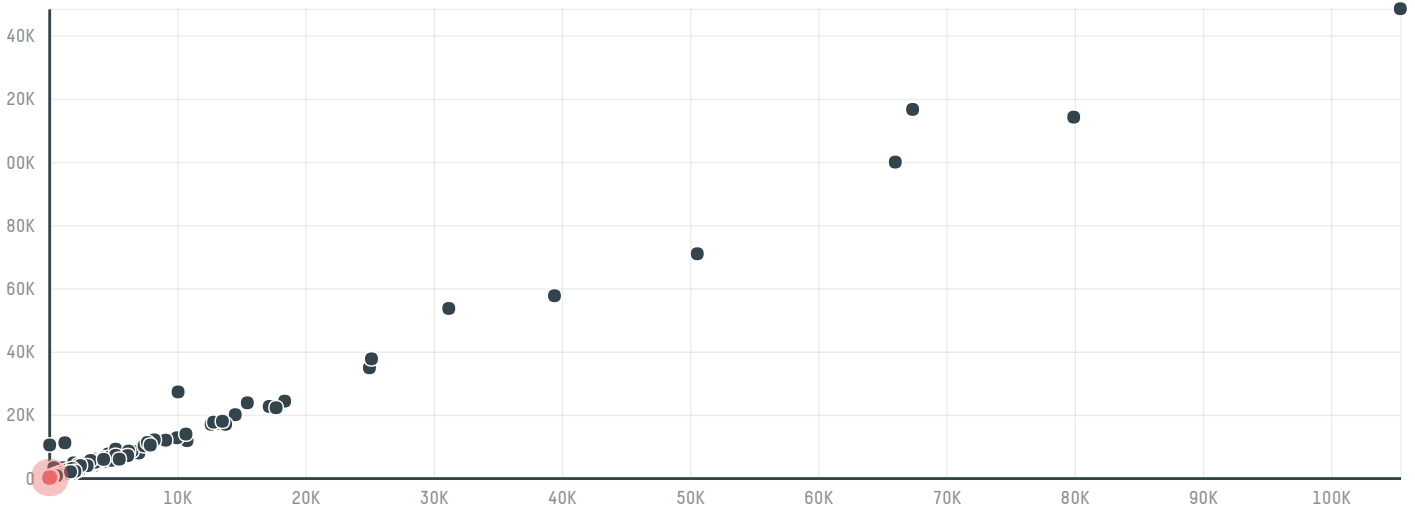

trase

Bernhard rothfos gmbh (exp-0533/14)

ACTIVITY COMMODITY COUNTRY YEAR
Importer **Coffee** **Brazil** **2015**

Bernhard rothfos gmbh (exp-0533/14) was the 765th largest importer of coffee from BRAZIL in 2015, accounting for 108 tons. As an importer, Bernhard rothfos gmbh (exp-0533/14) sources from 49 municipalities, or 6% of the coffee production municipalities. The main destination of the coffee imported by Bernhard rothfos gmbh (exp-0533/14) is Germany, accounting for 100% of the total.

TOP DESTINATION COUNTRIES OF COFFEE IMPORTED BY BERNHARD ROTHFOS GMBH (EXP-0533/14):

COMPARING COMPANIES IMPORTING COFFEE FROM BRAZIL IN 2015

Trase is a partnership between

In collaboration with

and many other organizations and individuals.