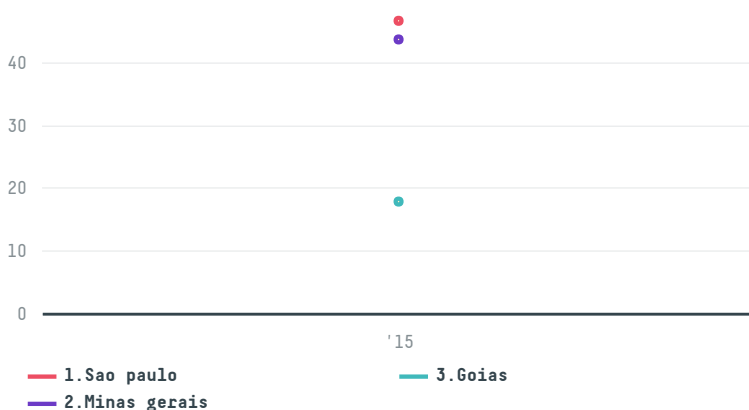

TOP DESTINATION COUNTRIES OF COFFEE IMPORTED BY BERNHARD ROTHFOS GMBH (EXP-0533/14):