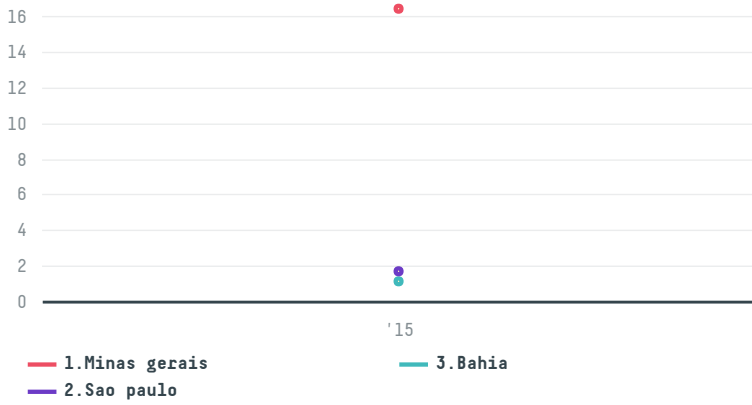

COMPARING COMPANIES IMPORTING COFFEE FROM BRAZIL IN 2015

Trase is a partnership between

In collaboration with

and many other organizations and individuals.

Donors

[Terms of Use](#) · [Privacy policy](#) · [Cookie policy](#) · [Contact us](#)

This website uses cookies to provide you with an improved user experience. By continuing to browse this site, you consent to the use of cookies and similar technologies. Please visit our [privacy policy](#) for further details.

I AGREE