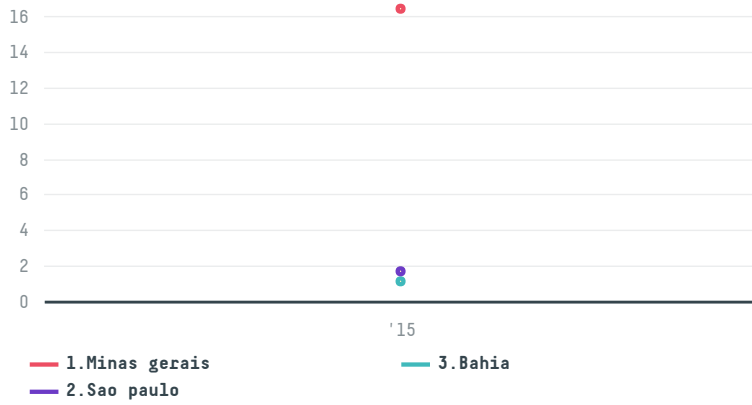

COMPARING COMPANIES IMPORTING COFFEE FROM BRAZIL IN 2015

Trase is a partnership between

In collaboration with

and many other organizations and individuals.

Donors

[Terms of Use](#) · [Privacy policy](#) · [Cookie policy](#) · [Contact us](#)

This website uses cookies to provide you with an improved user experience. By continuing to browse this site, you consent to the use of cookies and similar technologies. Please visit our [privacy policy](#) for further details.

I AGREE