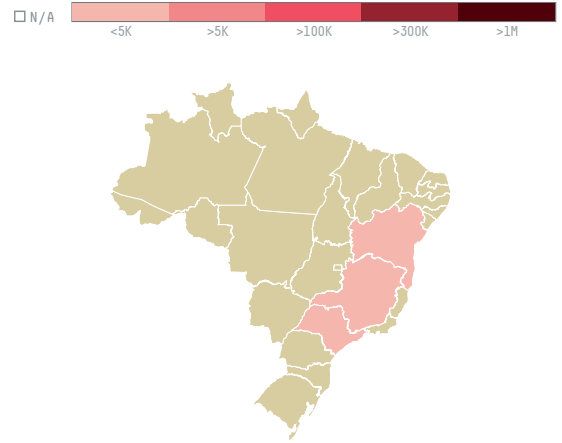

trase

Coex coffee international inc (exp-0680/14c)

ACTIVITY COMMODITY COUNTRY YEAR
Importer **Coffee** **Brazil** **2015**

Coex coffee international inc (exp-0680/14c) was the 1451st largest importer of coffee from BRAZIL in 2015, accounting for 19 tons. As an importer, Coex coffee international inc (exp-0680/14c) sources from 37 municipalities, or 5% of the coffee production municipalities. The main destination of the coffee imported by Coex coffee international inc (exp-0680/14c) is United states, accounting for 100% of the total.

TOP DESTINATION COUNTRIES OF COFFEE IMPORTED BY COEX COFFEE INTERNATIONAL INC (EXP-0680/14C):

□ N/A <5K >5K >100K >300K >1M

COMPARING COMPANIES IMPORTING COFFEE FROM BRAZIL IN 2015

Trase is a partnership between