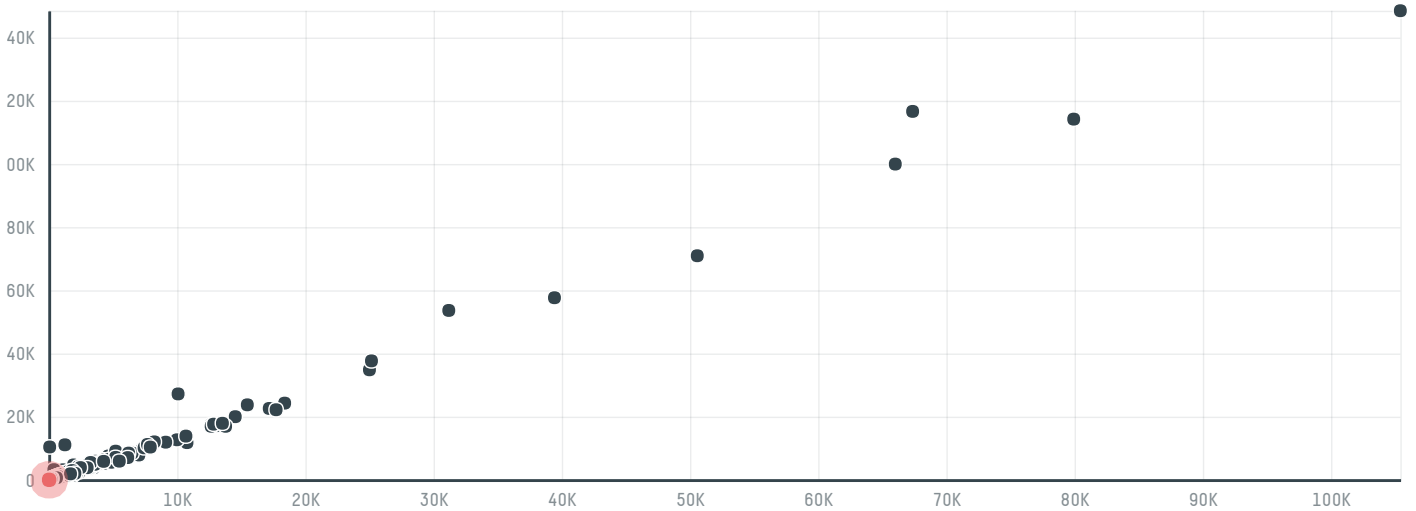

trase

Coex coffee international inc (exp-0680/14c)

ACTIVITY COMMODITY COUNTRY YEAR
Importer **Coffee** **Brazil** **2015**

Coex coffee international inc (exp-0680/14c) was the 1451st largest importer of coffee from BRAZIL in 2015, accounting for 19 tons. As an importer, Coex coffee international inc (exp-0680/14c) sources from 37 municipalities, or 5% of the coffee production municipalities. The main destination of the coffee imported by Coex coffee international inc (exp-0680/14c) is United states, accounting for 100% of the total.

TOP DESTINATION COUNTRIES OF COFFEE IMPORTED BY COEX COFFEE INTERNATIONAL INC (EXP-0680/14C):

□ N/A <5K >5K >100K >300K >1M

COMPARING COMPANIES IMPORTING COFFEE FROM BRAZIL IN 2015

Trase is a partnership between