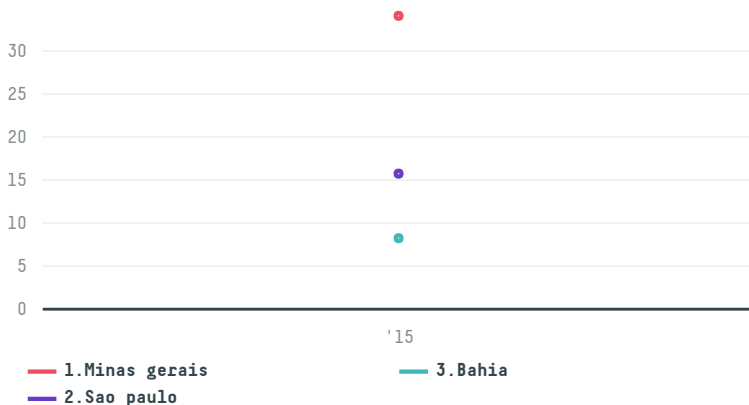

TOP DESTINATION COUNTRIES OF COFFEE IMPORTED BY ATLANTIC USA INC (EXP-0202/15):