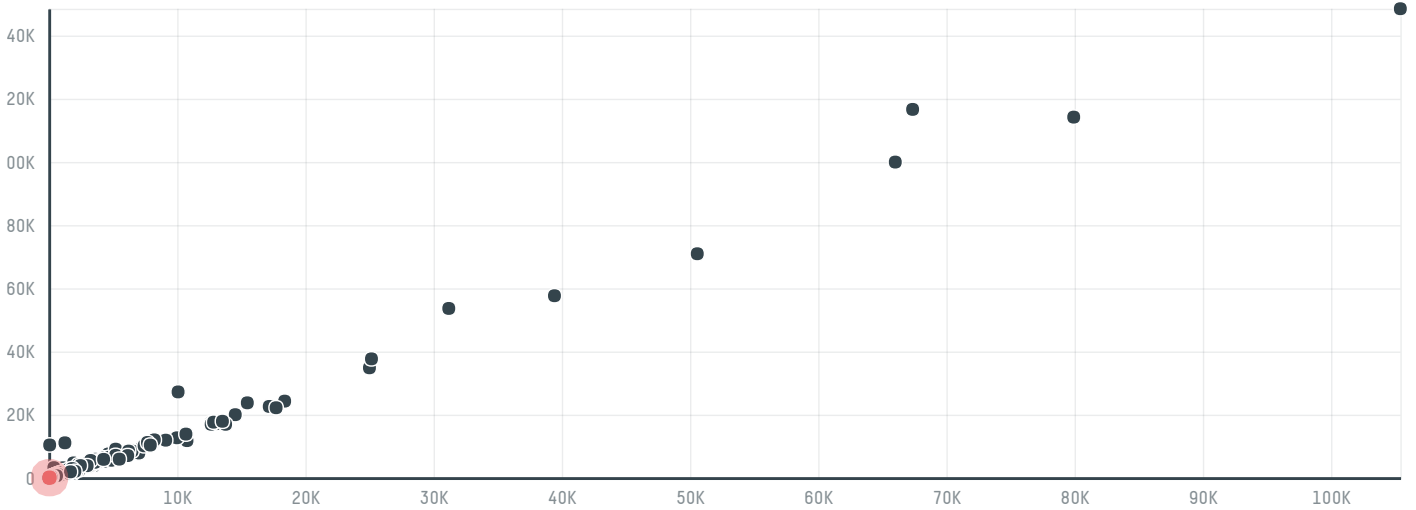

COMPARING COMPANIES IMPORTING COFFEE FROM BRAZIL IN 2015

Trase is a partnership between

In collaboration with

and many other organizations and individuals.

Donors

[Terms of Use](#) · [Privacy policy](#) · [Cookie policy](#) · [Contact us](#)