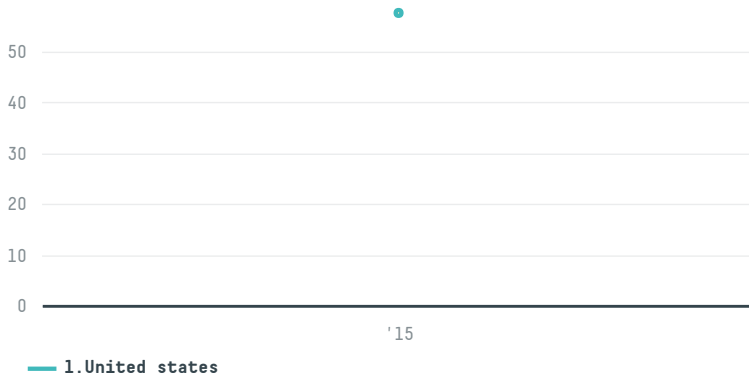

TOP DESTINATION COUNTRIES OF COFFEE IMPORTED BY ATLANTIC USA INC (EXP-0202/15):