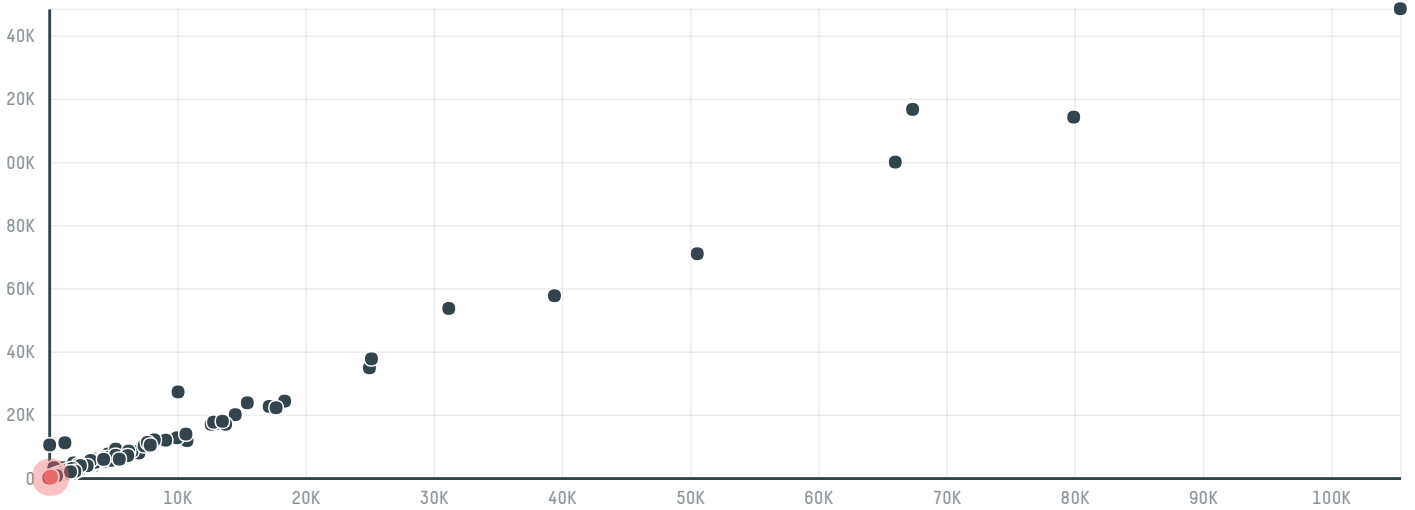

trase

Gollucke & rothfos gmbh (exp-0633/14)

ACTIVITY: **Importer**
COMMODITY: **Coffee**
COUNTRY: **Brazil**
YEAR: **2015**

Gollucke & rothfos gmbh (exp-0633/14) was the 512th largest importer of coffee from BRAZIL in 2015, accounting for 216 tons. As an importer, Gollucke & rothfos gmbh (exp-0633/14) sources from 49 municipalities, or 6% of the coffee production municipalities. The main destination of the coffee imported by Gollucke & rothfos gmbh (exp-0633/14) is Germany, accounting for 100% of the total.

TOP DESTINATION COUNTRIES OF COFFEE IMPORTED BY GOLLUCKE & ROTHFOS GMBH (EXP-0633/14):

COMPARING COMPANIES IMPORTING COFFEE FROM BRAZIL IN 2015

Trase is a partnership between

In collaboration with

and many other organizations and individuals.