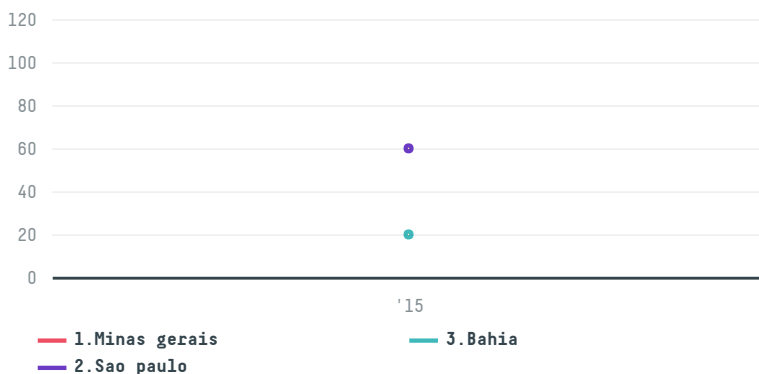

TOP DESTINATION COUNTRIES OF COFFEE IMPORTED BY GOLLUCKE & ROTHFOS GMBH (EXP-0633/14):