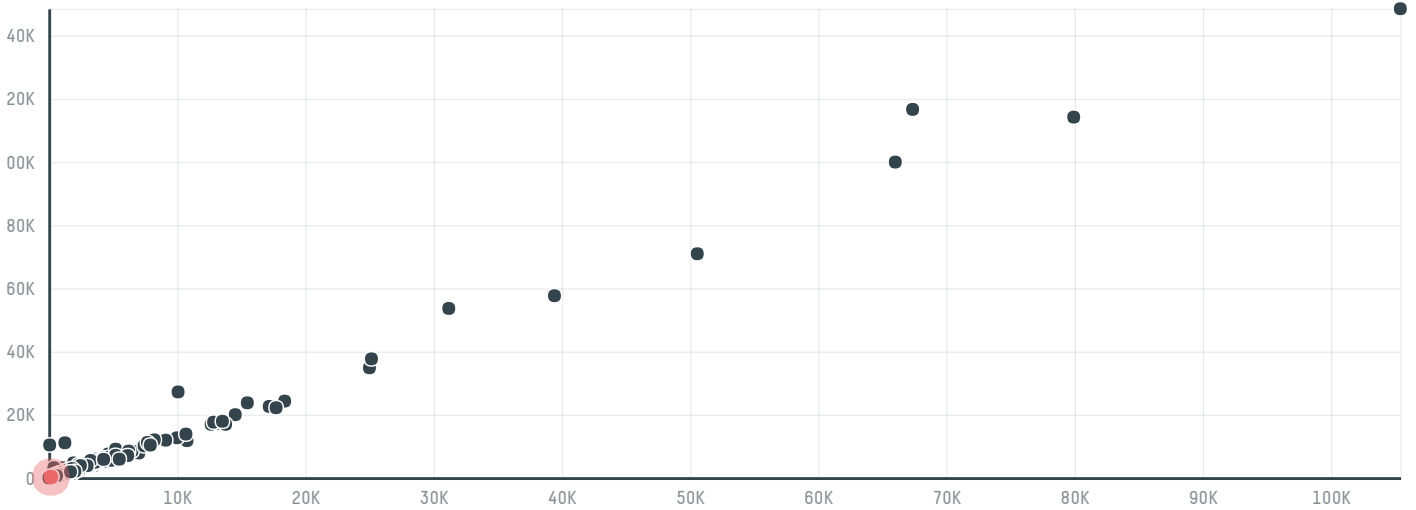

trase

Gollucke & rothfos gmbh (exp-0524/14)

ACTIVITY COMMODITY COUNTRY YEAR
Importer **Coffee** **Brazil** **2015**

Gollucke & rothfos gmbh (exp-0524/14) was the 460th largest importer of coffee from BRAZIL in 2015, accounting for 259 tons. As an importer, Gollucke & rothfos gmbh (exp-0524/14) sources from 49 municipalities, or 6% of the coffee production municipalities. The main destination of the coffee imported by Gollucke & rothfos gmbh (exp-0524/14) is Germany, accounting for 100% of the total.

TOP DESTINATION COUNTRIES OF COFFEE IMPORTED BY GOLLUCKE & ROTHFOS GMBH (EXP-0524/14):

COMPARING COMPANIES IMPORTING COFFEE FROM BRAZIL IN 2015

Trase is a partnership between

In collaboration with

and many other organizations and individuals.