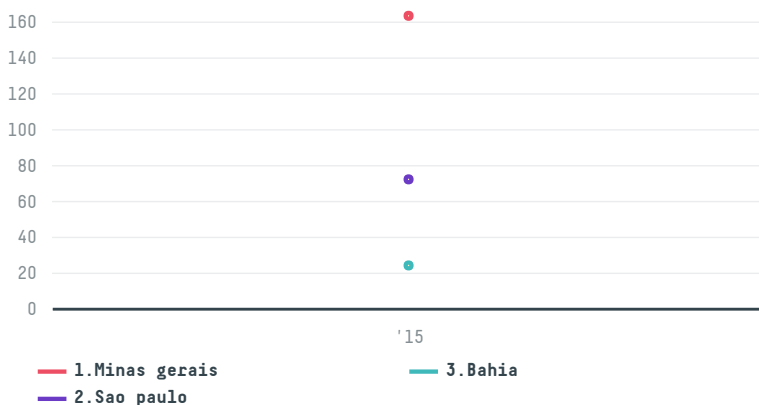

TOP DESTINATION COUNTRIES OF COFFEE IMPORTED BY GOLLUCKE & ROTHFOS GMBH (EXP-0524/14):