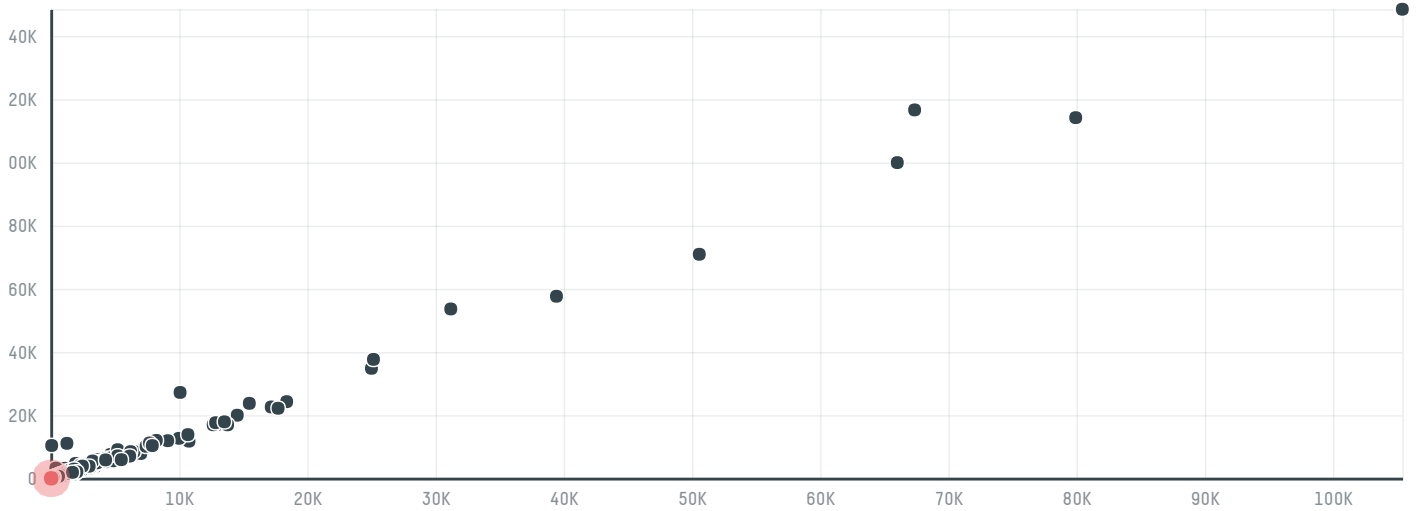

COMPARING COMPANIES IMPORTING COFFEE FROM BRAZIL IN 2015

Trase is a partnership between

In collaboration with

and many other organizations and individuals.

Donors

[Terms of Use](#) · [Privacy policy](#) · [Cookie policy](#) · [Contact us](#)