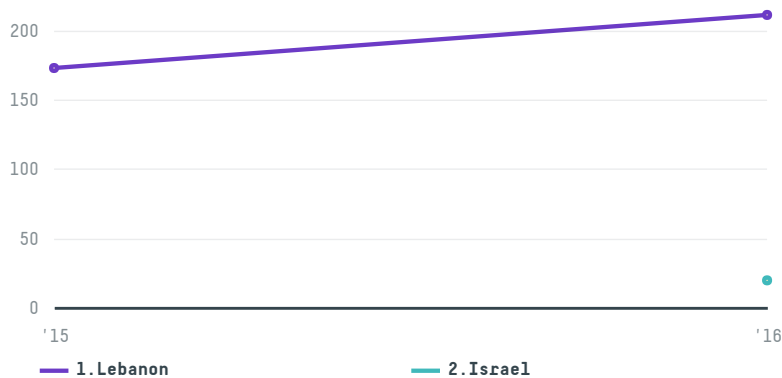

TOP DESTINATION COUNTRIES OF COFFEE IMPORTED BY EURO COMMODITIES LTD.: