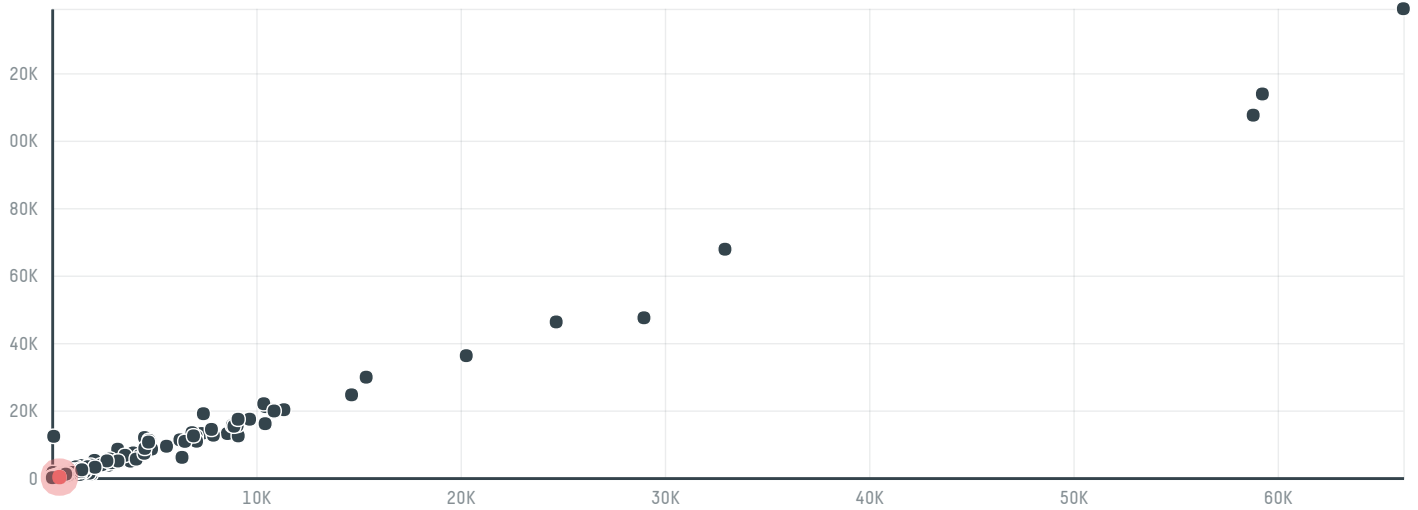

COMPARING COMPANIES IMPORTING COFFEE FROM BRAZIL IN 2016

Trase is a partnership between

In collaboration with

and many other organizations and individuals.

Donors

[Terms of Use](#) · [Privacy policy](#) · [Cookie policy](#) · [Contact us](#)