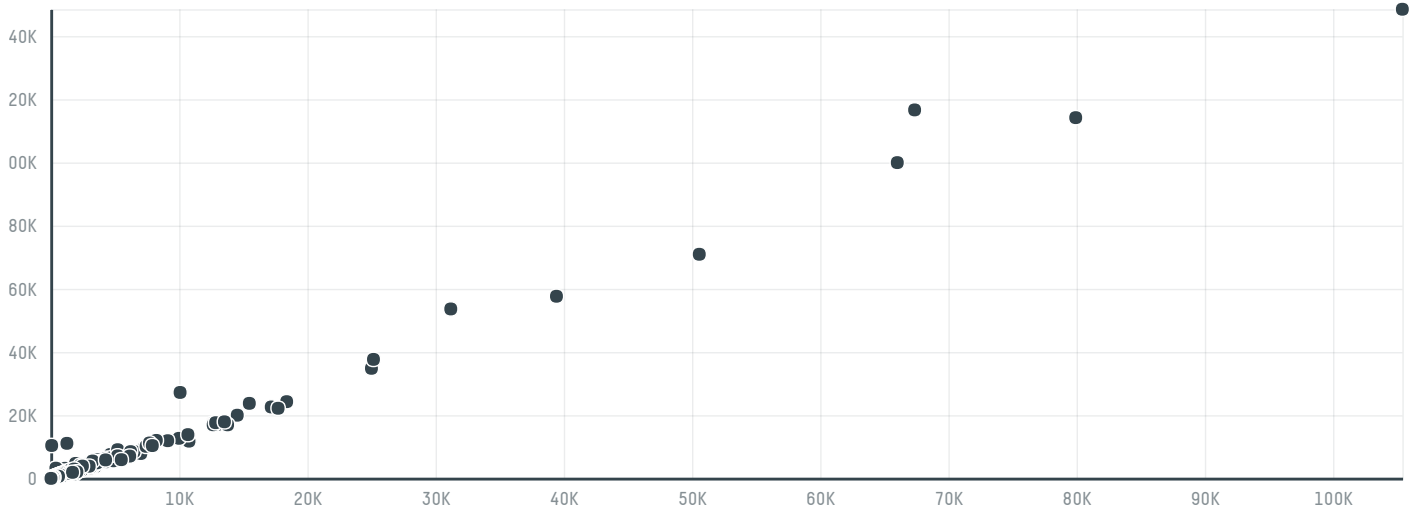

trase

Mohamad ali rahal salloum

ACTIVITY: **Importer**
COMMODITY: **Coffee**
COUNTRY: **Brazil**
YEAR: **2015**

Mohamad ali rahal salloum was the 1458th largest importer of coffee from BRAZIL in 2015, accounting for 19 tons. As an importer, Mohamad ali rahal salloum sources from 1 municipalities, or 0% of the coffee production municipalities. The main destination of the coffee imported by Mohamad ali rahal salloum is Lebanon, accounting for 100% of the total.

TOP DESTINATION COUNTRIES OF COFFEE IMPORTED BY MOHAMAD ALI RAHAL SALLOUM:

COMPARING COMPANIES IMPORTING COFFEE FROM BRAZIL IN 2015

Trase is a partnership between

In collaboration with

and many other organizations and individuals.