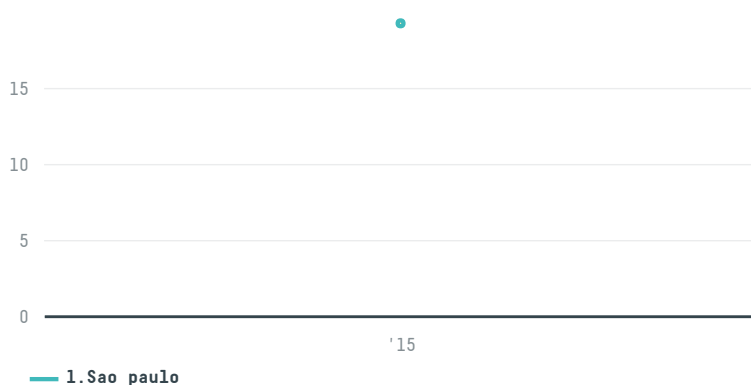

TOP DESTINATION COUNTRIES OF COFFEE IMPORTED BY MOHAMAD ALI RAHAL SALLOUM: