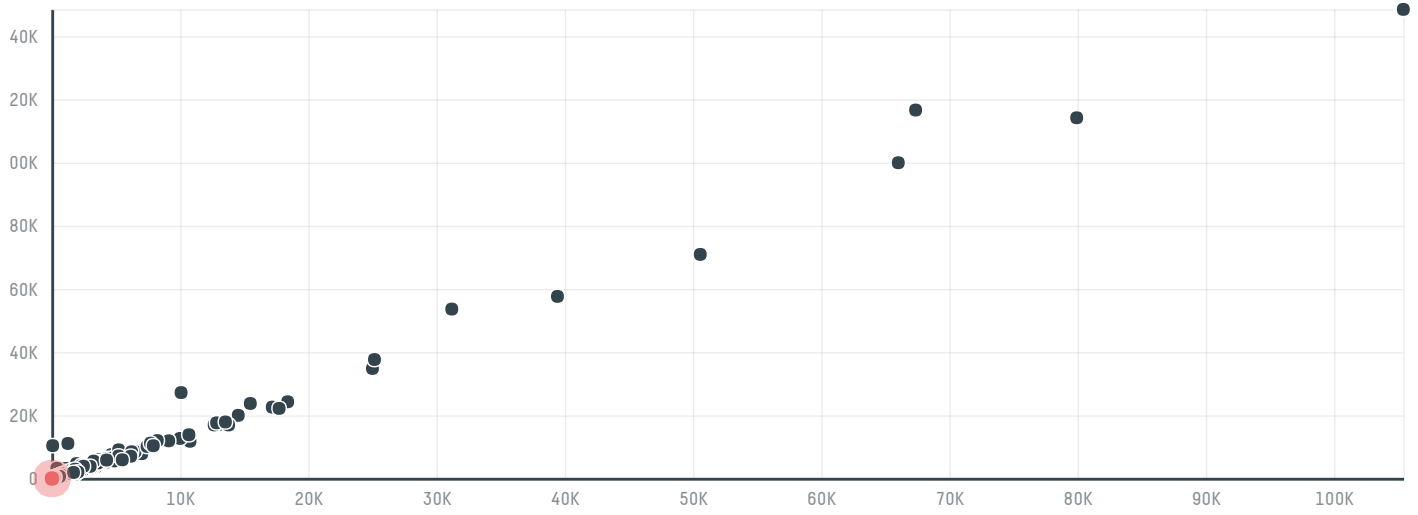

trase

Hands-on coffee ltd

ACTIVITY: **Importer**
COMMODITY: **Coffee**
COUNTRY: **Brazil**
YEAR: **2015**

Hands-on coffee ltd was the 1693rd largest importer of coffee from BRAZIL in 2015, accounting for 5 tons. As an importer, Hands-on coffee ltd sources from 1 municipalities, or 0% of the coffee production municipalities. The main destination of the coffee imported by Hands-on coffee ltd is United kingdom, accounting for 100% of the total.

TOP DESTINATION COUNTRIES OF COFFEE IMPORTED BY HANDS-ON COFFEE LTD:

Trase is a partnership between

In collaboration with

and many other organizations and individuals.

Donors

[Terms of Use](#) · [Privacy policy](#) · [Cookie policy](#) · [Contact us](#)