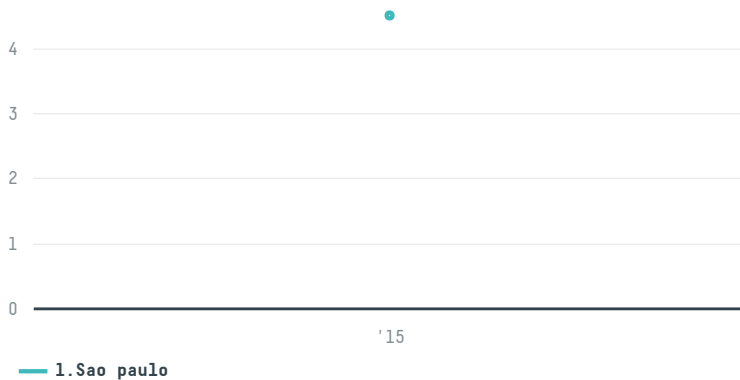

TOP DESTINATION COUNTRIES OF COFFEE IMPORTED BY HANDS-ON COFFEE LTD: