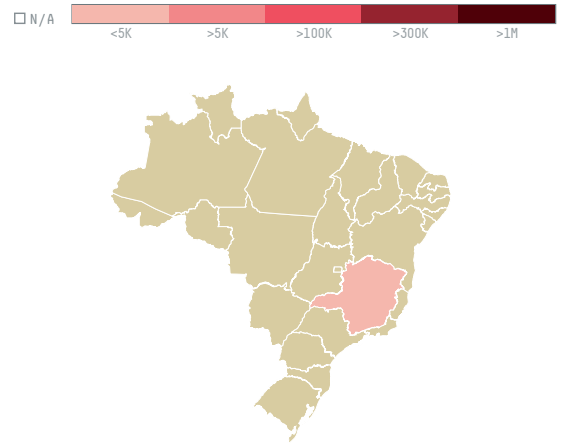

trase

Lucaffe venturelli gian luca srl (st-001/15/)

ACTIVITY	COMMODITY	COUNTRY	YEAR
Importer	Coffee	Brazil	2015

Lucaffe venturelli gian luca srl (st-001/15/) was the 1488th largest importer of coffee from BRAZIL in 2015, accounting for 18 tons. As an importer, Lucaffe venturelli gian luca srl (st-001/15/) sources from 1 municipalities, or 0% of the coffee production municipalities. The main destination of the coffee imported by Lucaffe venturelli gian luca srl (st-001/15/) is Italy, accounting for 100% of the total.

TOP DESTINATION COUNTRIES OF COFFEE IMPORTED BY LUCAFFE VENTURELLI GIAN LUCA SRL (ST-001/15/):

COMPARING COMPANIES IMPORTING COFFEE FROM BRAZIL IN 2015

Trase is a partnership between

In collaboration with