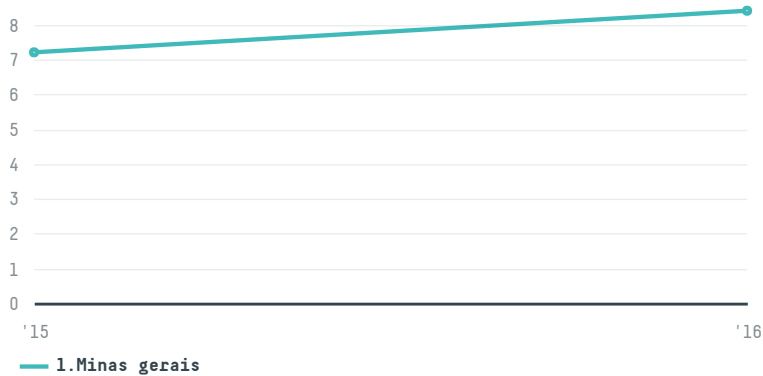

trase

Kiyota kazuyuki natural coffee co. ltd.

ACTIVITY COMMODITY COUNTRY YEAR
Importer **Coffee** **Brazil** **2016**

Kiyota kazuyuki natural coffee co. ltd. was the 1615th largest importer of coffee from BRAZIL in 2016, accounting for 8 tons. This is a 17% increase vs the previous year. As an importer, Kiyota kazuyuki natural coffee co. ltd. sources from 1 municipalities, or 0% of the coffee production municipalities. The main destination of the coffee imported by Kiyota kazuyuki natural coffee co. ltd. is Japan, accounting for 100% of the total.

TOP DESTINATION COUNTRIES OF COFFEE IMPORTED BY KIYOTA KAZUYUKI NATURAL COFFEE CO. LTD.:

COMPARING COMPANIES IMPORTING COFFEE FROM BRAZIL IN 2016

Trase is a partnership between

In collaboration with

and many other organizations and individuals.