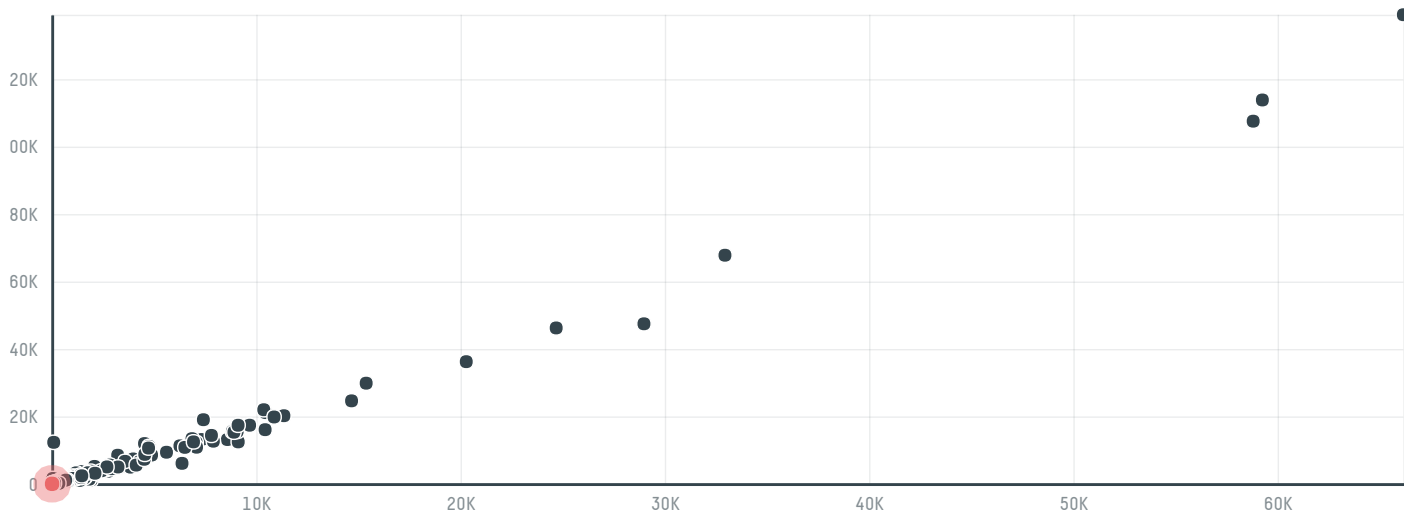

trase

Kiyota kazuyuki natural coffee co. ltd.

ACTIVITY COMMODITY COUNTRY YEAR
Importer **Coffee** **Brazil** **2016**

Kiyota kazuyuki natural coffee co. ltd. was the 1615th largest importer of coffee from BRAZIL in 2016, accounting for 8 tons. This is a 17% increase vs the previous year. As an importer, Kiyota kazuyuki natural coffee co. ltd. sources from 1 municipalities, or 0% of the coffee production municipalities. The main destination of the coffee imported by Kiyota kazuyuki natural coffee co. ltd. is Japan, accounting for 100% of the total.

TOP DESTINATION COUNTRIES OF COFFEE IMPORTED BY KIYOTA KAZUYUKI NATURAL COFFEE CO. LTD.:

COMPARING COMPANIES IMPORTING COFFEE FROM BRAZIL IN 2016

Trase is a partnership between

In collaboration with

and many other organizations and individuals.