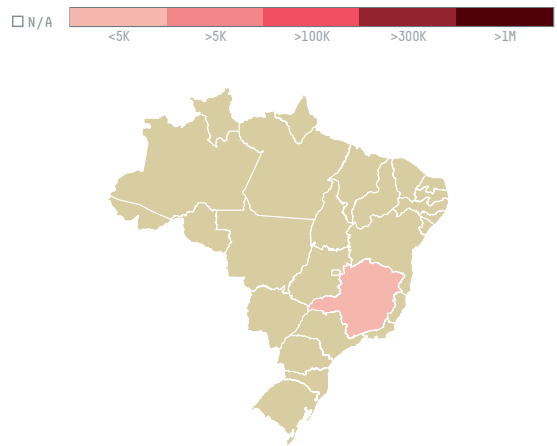

trase

Kiyota kazuyuki natural coffee co. ltd.

ACTIVITY COMMODITY COUNTRY YEAR
Importer **Coffee** **Brazil** **2016**

Kiyota kazuyuki natural coffee co. ltd. was the 1615th largest importer of coffee from BRAZIL in 2016, accounting for 8 tons. This is a 17% increase vs the previous year. As an importer, Kiyota kazuyuki natural coffee co. ltd. sources from 1 municipalities, or 0% of the coffee production municipalities. The main destination of the coffee imported by Kiyota kazuyuki natural coffee co. ltd. is Japan, accounting for 100% of the total.

TOP DESTINATION COUNTRIES OF COFFEE IMPORTED BY KIYOTA KAZUYUKI NATURAL COFFEE CO. LTD.:

COMPARING COMPANIES IMPORTING COFFEE FROM BRAZIL IN 2016

Trase is a partnership between

In collaboration with

and many other organizations and individuals.