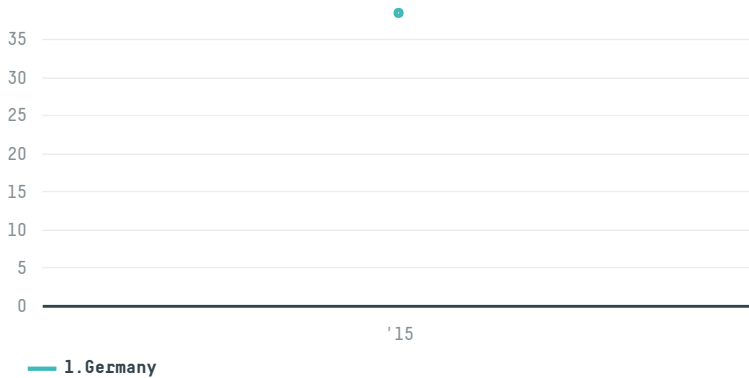

TOP DESTINATION COUNTRIES OF COFFEE IMPORTED BY INTERAMERCIAN COFFEE (JA-163/15):