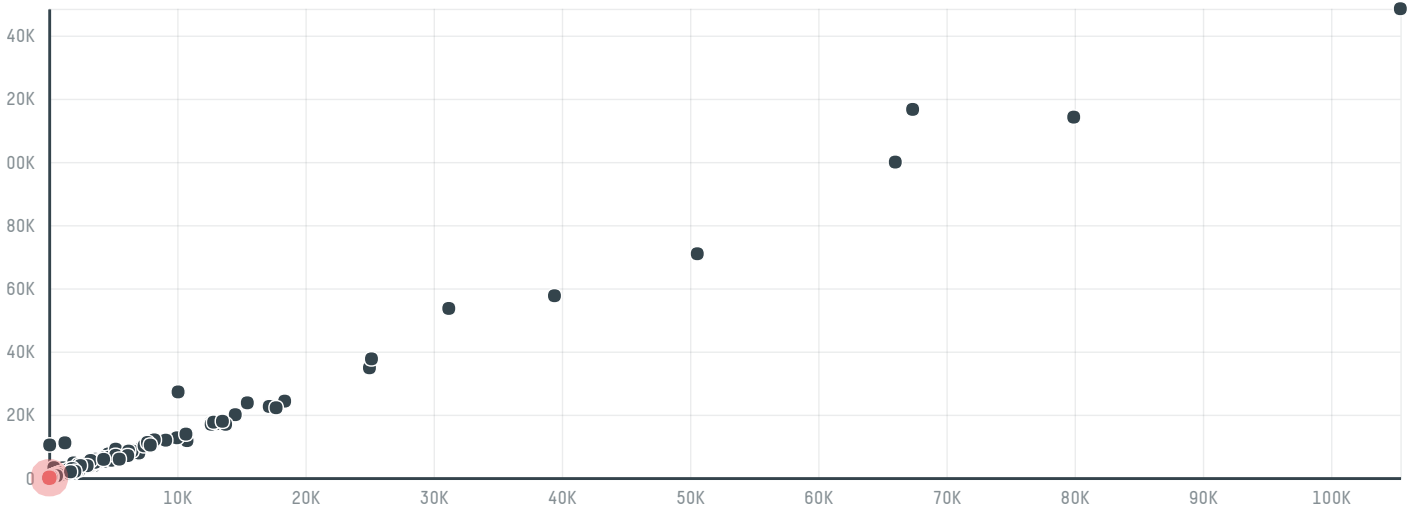

trase

Interamercian coffee (ja-163/15)

ACTIVITY: **Importer**
COMMODITY: **Coffee**
COUNTRY: **Brazil**
YEAR: **2015**

Interamercian coffee (ja-163/15) was the 1224th largest importer of coffee from BRAZIL in 2015, accounting for 38 tons. As an importer, Interamercian coffee (ja-163/15) sources from 1 municipalities, or 0% of the coffee production municipalities. The main destination of the coffee imported by Interamercian coffee (ja-163/15) is Germany, accounting for 100% of the total.

TOP DESTINATION COUNTRIES OF COFFEE IMPORTED BY INTERAMERCIAN COFFEE (JA-163/15):

COMPARING COMPANIES IMPORTING COFFEE FROM BRAZIL IN 2015

Trase is a partnership between

In collaboration with

and many other organizations and individuals.