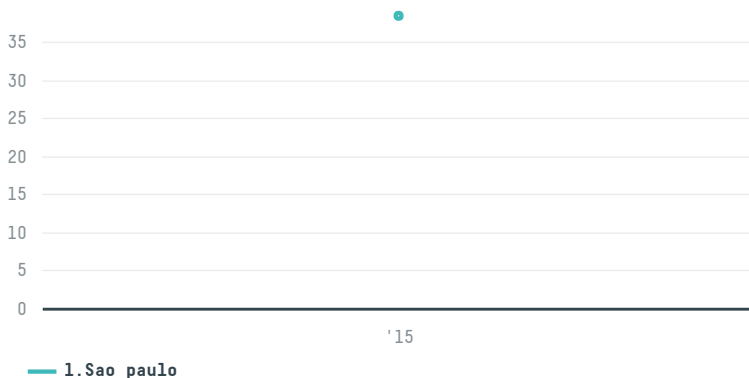

TOP DESTINATION COUNTRIES OF COFFEE IMPORTED BY INTERAMERCIAN COFFEE (JA-163/15):