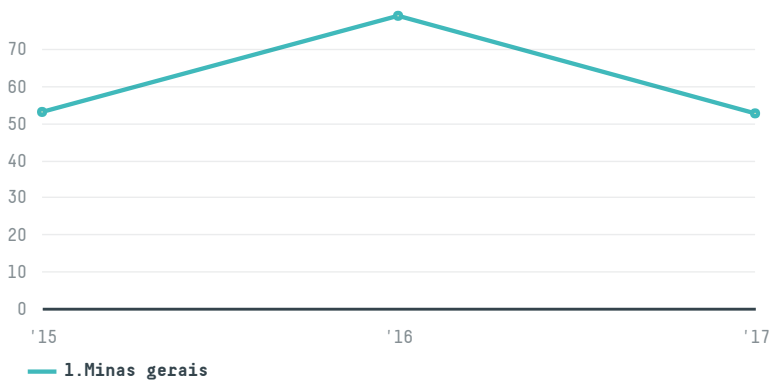

TOP DESTINATION COUNTRIES OF COFFEE IMPORTED BY PRODUCTOS ALIMENTICIOS FM S.R.L: