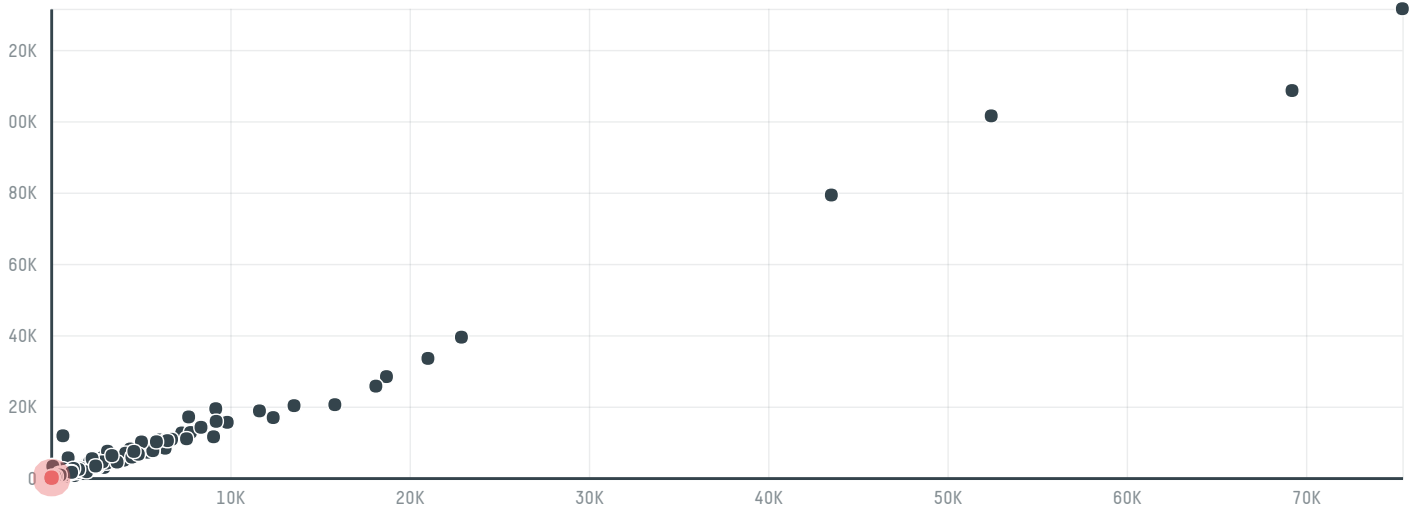

COMPARING COMPANIES IMPORTING COFFEE FROM BRAZIL IN 2017

Trase is a partnership between

In collaboration with

and many other organizations and individuals.

Donors

[Terms of Use](#) · [Privacy policy](#) · [Cookie policy](#) · [Contact us](#)