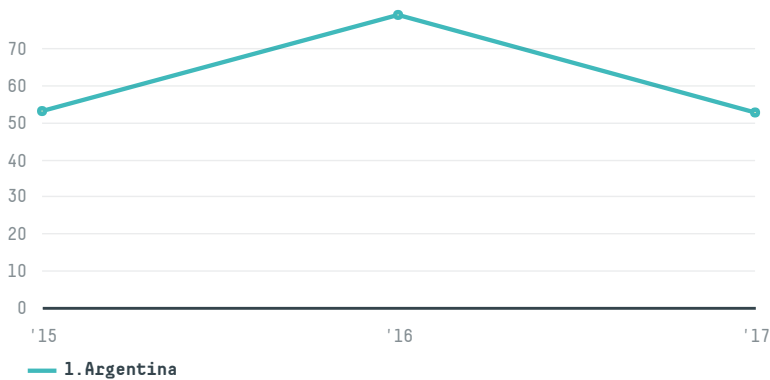

TOP DESTINATION COUNTRIES OF COFFEE IMPORTED BY PRODUCTOS ALIMENTICIOS FM S.R.L: