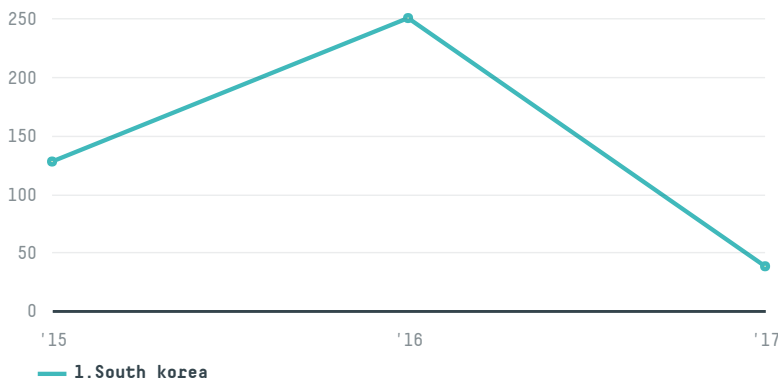

TOP DESTINATION COUNTRIES OF COFFEE IMPORTED BY FIDELI CO. LTD.: