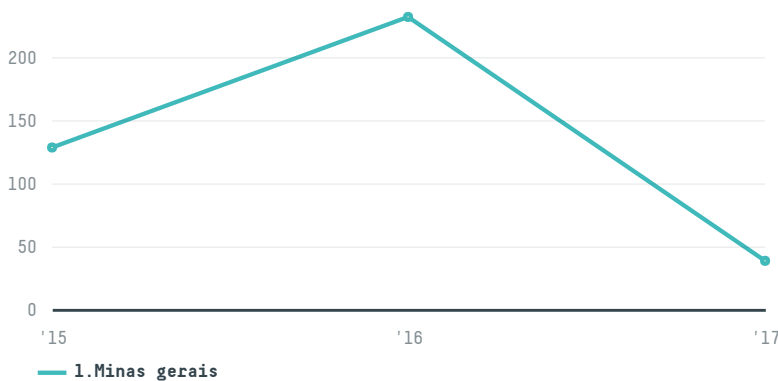

TOP DESTINATION COUNTRIES OF COFFEE IMPORTED BY FIDELI CO. LTD.: