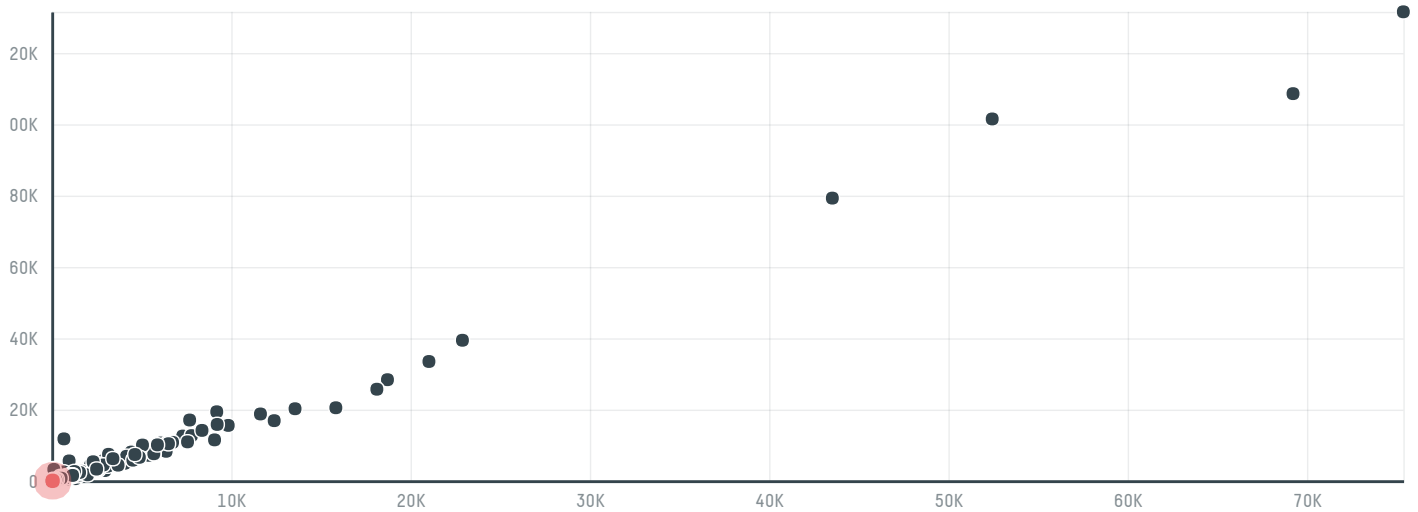

COMPARING COMPANIES IMPORTING COFFEE FROM BRAZIL IN 2017

Trase is a partnership between

In collaboration with

and many other organizations and individuals.

Donors

[Terms of Use](#) · [Privacy policy](#) · [Cookie policy](#) · [Contact us](#)