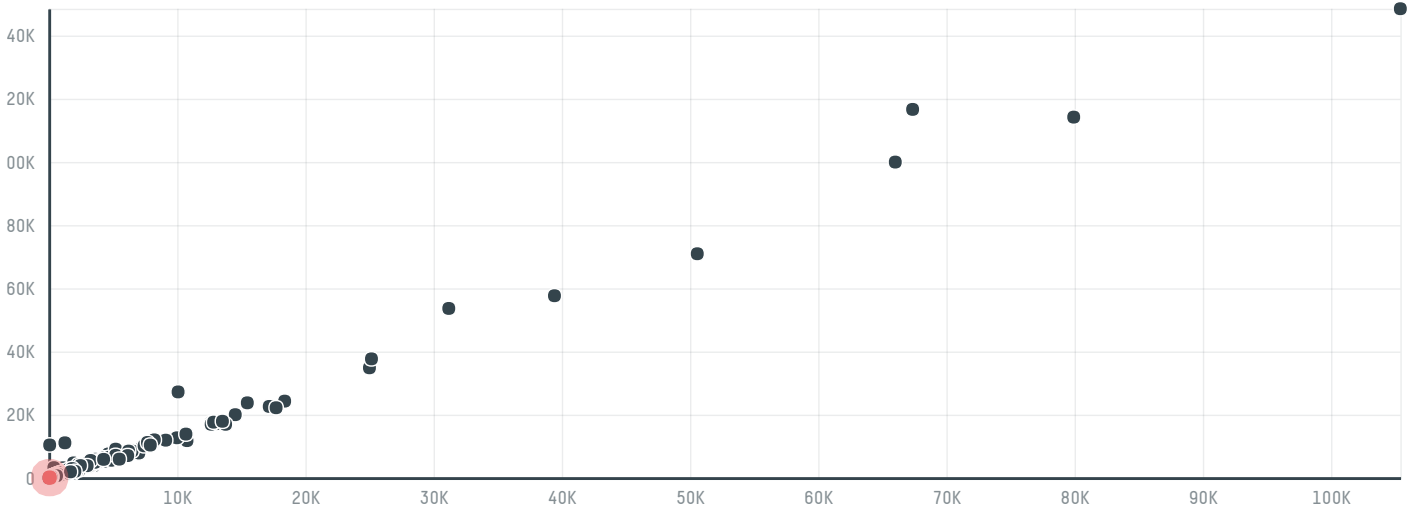

trase

Novadelta-comercio e industria de cafes

ACTIVITY: **Importer**
COMMODITY: **Coffee**
COUNTRY: **Brazil**
YEAR: **2015**

Novadelta-comercio e industria de cafes was the 938th largest importer of coffee from BRAZIL in 2015, accounting for 77 tons. As an importer, Novadelta-comercio e industria de cafes sources from 1 municipalities, or 0% of the coffee production municipalities. The main destination of the coffee imported by Novadelta-comercio e industria de cafes is Portugal, accounting for 100% of the total.

TOP DESTINATION COUNTRIES OF COFFEE IMPORTED BY NOVADELTA-COMERCIO E INDUSTRIA DE CAFES:

COMPARING COMPANIES IMPORTING COFFEE FROM BRAZIL IN 2015

Trase is a partnership between

In collaboration with

and many other organizations and individuals.