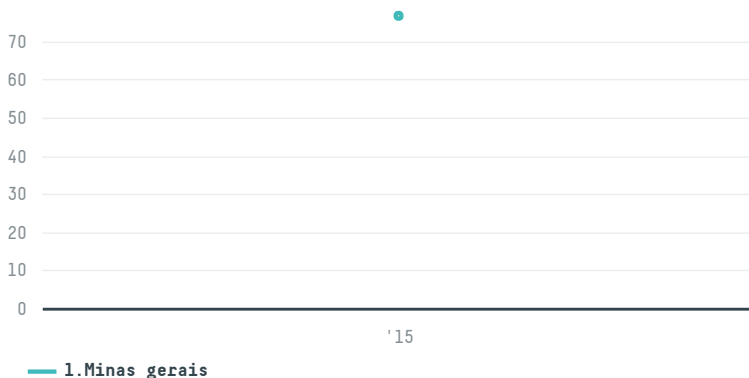

TOP DESTINATION COUNTRIES OF COFFEE IMPORTED BY NOVADELTA-COMERCIO E INDUSTRIA DE CAFES: