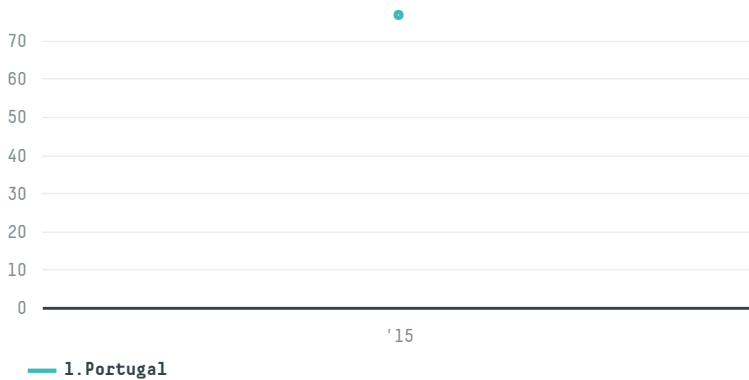

TOP DESTINATION COUNTRIES OF COFFEE IMPORTED BY NOVADELTA-COMERCIO E INDUSTRIA DE CAFES: