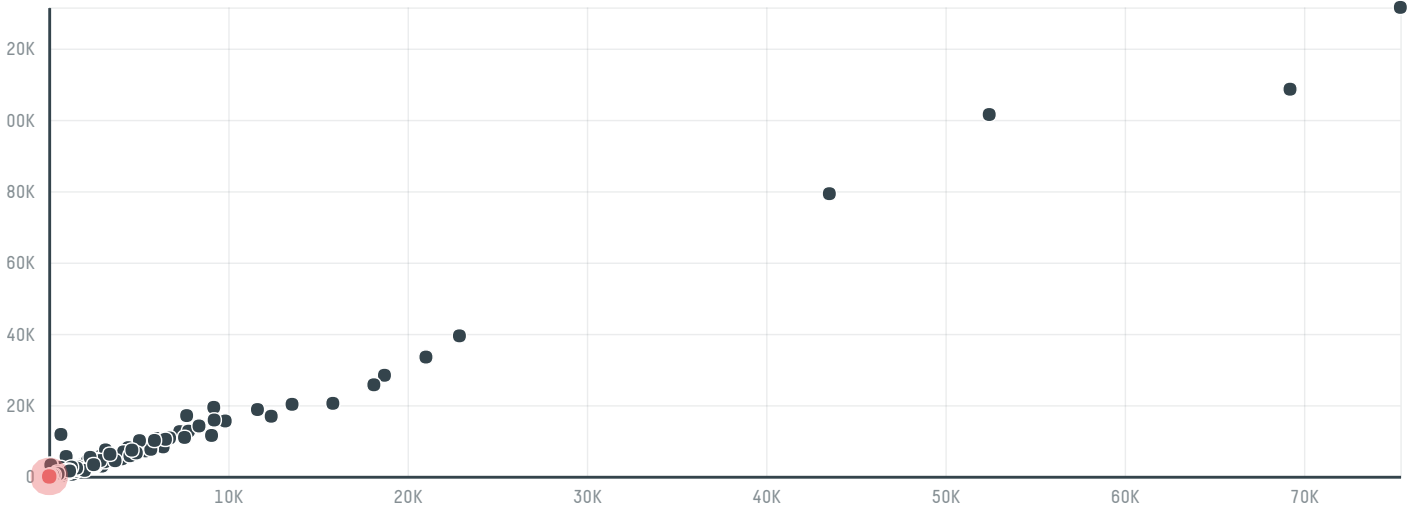

trase

Importadora real srl.

ACTIVITY: **Importer**
COMMODITY: **Coffee**
COUNTRY: **Brazil**
YEAR: **2017**

Importadora real srl. was the 1221st largest importer of coffee from BRAZIL in 2017, accounting for 19 tons. As an importer, Importadora real srl. sources from 1 municipalities, or 0% of the coffee production municipalities. The main destination of the coffee imported by Importadora real srl. is Argentina, accounting for 100% of the total.

TOP DESTINATION COUNTRIES OF COFFEE IMPORTED BY IMPORTADORA REAL SRL.:

Trase is a partnership between

 Stockholm Environment Institute

 Global Canopy Programme

In collaboration with

 vizzuality

 The European Forest Institute