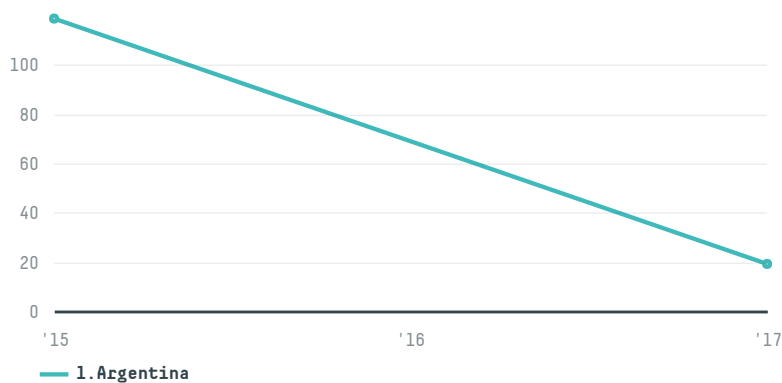

trase

Importadora real srl.

ACTIVITY: **Importer**
COMMODITY: **Coffee**
COUNTRY: **Brazil**
YEAR: **2017**

Importadora real srl. was the 1221st largest importer of coffee from BRAZIL in 2017, accounting for 19 tons. As an importer, Importadora real srl. sources from 1 municipalities, or 0% of the coffee production municipalities. The main destination of the coffee imported by Importadora real srl. is Argentina, accounting for 100% of the total.

TOP DESTINATION COUNTRIES OF COFFEE IMPORTED BY IMPORTADORA REAL SRL.:

Trase is a partnership between

 Stockholm Environment Institute

 Global Canopy Programme

In collaboration with

 vizzuality

 The European Forest Institute