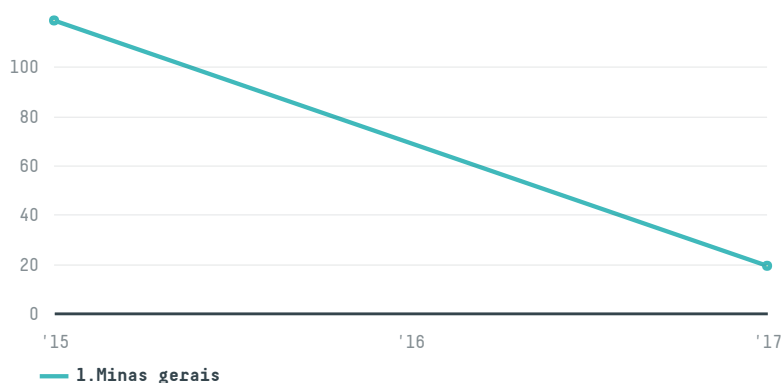

trase

Importadora real srl.

ACTIVITY: **Importer**
COMMODITY: **Coffee**
COUNTRY: **Brazil**
YEAR: **2017**

Importadora real srl. was the 1221st largest importer of coffee from BRAZIL in 2017, accounting for 19 tons. As an importer, Importadora real srl. sources from 1 municipalities, or 0% of the coffee production municipalities. The main destination of the coffee imported by Importadora real srl. is Argentina, accounting for 100% of the total.

TOP DESTINATION COUNTRIES OF COFFEE IMPORTED BY IMPORTADORA REAL SRL.:

Trase is a partnership between

 Stockholm Environment Institute

 Global Canopy Programme

In collaboration with

 vizzuality

 The European Forest Institute