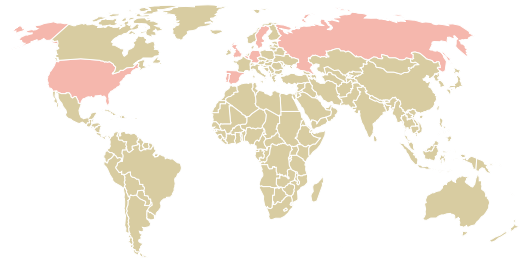

trase

Coex coffee international, inc.

ACTIVITY: **Importer**
COMMODITY: **Coffee**
COUNTRY: **Brazil**
YEAR: **2017**

Coex coffee international, inc. was the 40th largest importer of coffee from BRAZIL in 2017, accounting for 7 thousand tons. This is a 24% decrease vs the previous year. As an importer, Coex coffee international, inc. sources from 11 municipalities, or 2% of the coffee production municipalities. The main destination of the coffee imported by Coex coffee international, inc. is United states, accounting for 24% of the total.

TOP DESTINATION COUNTRIES OF COFFEE IMPORTED BY COEX COFFEE INTERNATIONAL, INC.:

COMPARING COMPANIES IMPORTING COFFEE FROM BRAZIL IN 2017

Trase is a partnership between

In collaboration with

and many other organizations and individuals.