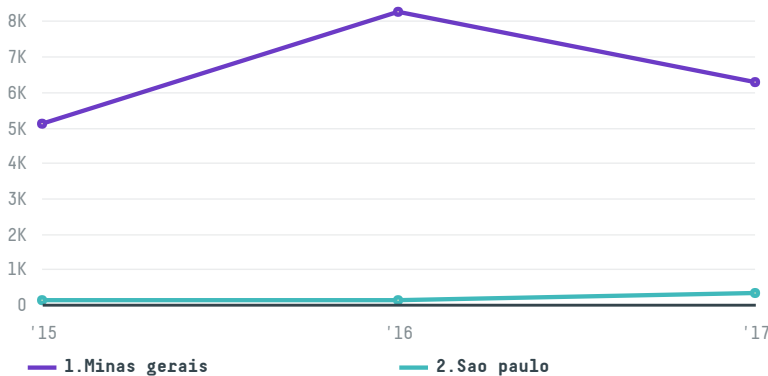

TOP DESTINATION COUNTRIES OF COFFEE IMPORTED BY COEX COFFEE INTERNATIONAL, INC.: