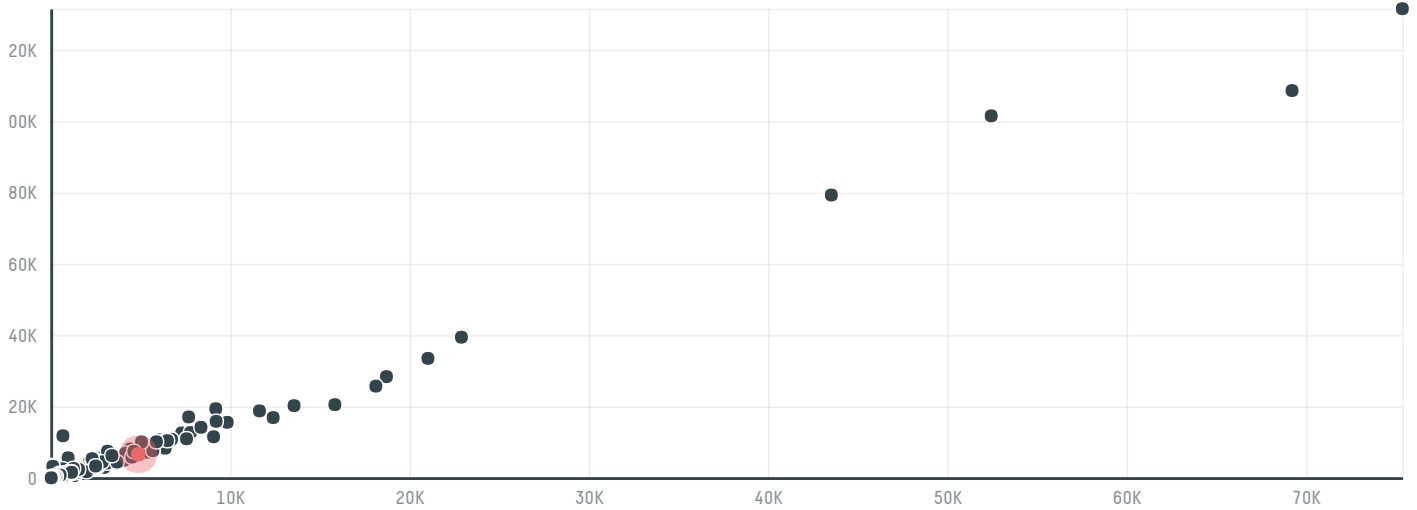

trase

Coex coffee international, inc.

ACTIVITY: **Importer**
COMMODITY: **Coffee**
COUNTRY: **Brazil**
YEAR: **2017**

Coex coffee international, inc. was the 40th largest importer of coffee from BRAZIL in 2017, accounting for 7 thousand tons. This is a 24% decrease vs the previous year. As an importer, Coex coffee international, inc. sources from 11 municipalities, or 2% of the coffee production municipalities. The main destination of the coffee imported by Coex coffee international, inc. is United states, accounting for 24% of the total.

TOP DESTINATION COUNTRIES OF COFFEE IMPORTED BY COEX COFFEE INTERNATIONAL, INC.:

COMPARING COMPANIES IMPORTING COFFEE FROM BRAZIL IN 2017

Trase is a partnership between

In collaboration with

and many other organizations and individuals.