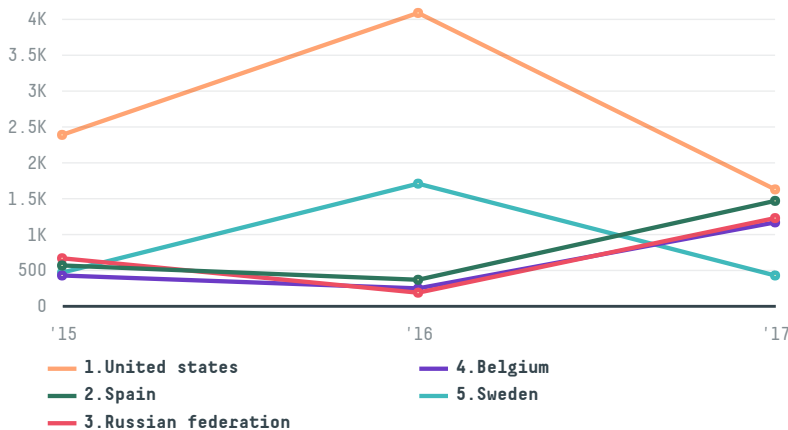

TOP DESTINATION COUNTRIES OF COFFEE IMPORTED BY COEX COFFEE INTERNATIONAL, INC.: