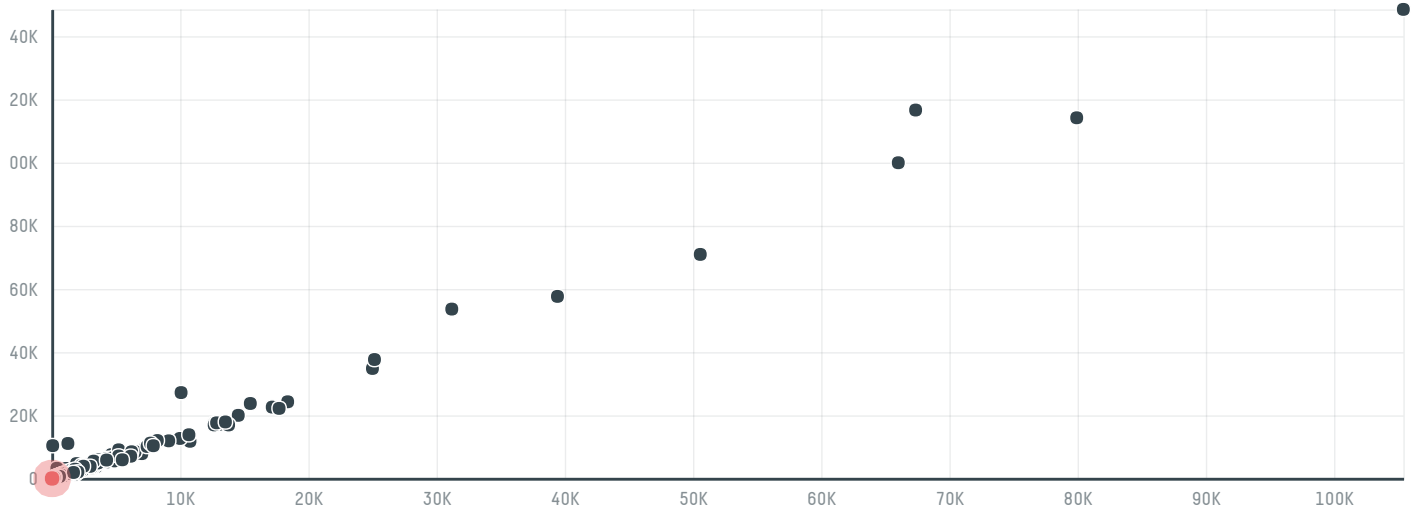

trase

Wataru & co ltd.

ACTIVITY: **Importer**
COMMODITY: **Coffee**
COUNTRY: **Brazil**
YEAR: **2015**

Wataru & co ltd. was the 1522nd largest importer of coffee from BRAZIL in 2015, accounting for 17 tons. As an importer, Wataru & co ltd. sources from 2 municipalities, or 0% of the coffee production municipalities. The main destination of the coffee imported by Wataru & co ltd. is Japan, accounting for 100% of the total.

TOP DESTINATION COUNTRIES OF COFFEE IMPORTED BY WATARU & CO LTD.:

Trase is a partnership between

In collaboration with

and many other organizations and individuals.

Donors

[Terms of Use](#) · [Privacy policy](#) · [Cookie policy](#) · [Contact us](#)