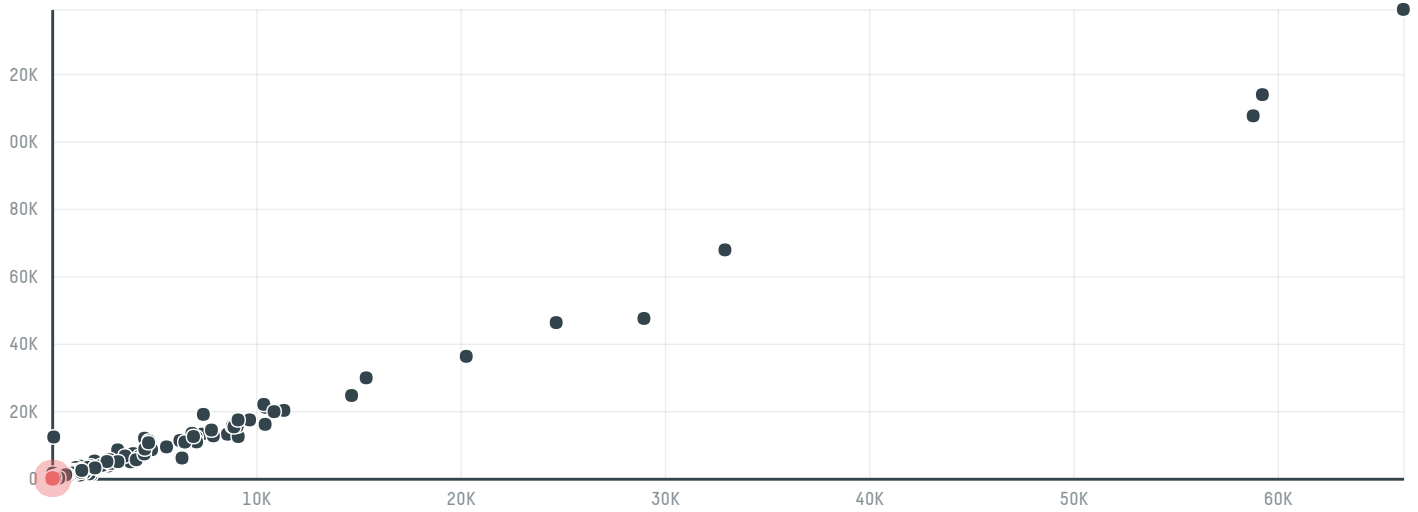

Trase is a partnership between

Stockholm Environment Institute

Global Canopy Programme

In collaboration with

vizzuality

The European Forest Institute

and many other organizations and individuals.

Donors

The Global Environment Facility

WWF

Europe

Gordon and Betty Moore Foundation

The Nature Conservancy

Department for International Development

Formas

Norway's International Climate and Forest Initiative (NICFI)

[Terms of Use](#) · [Privacy policy](#) · [Cookie policy](#) · [Contact us](#)