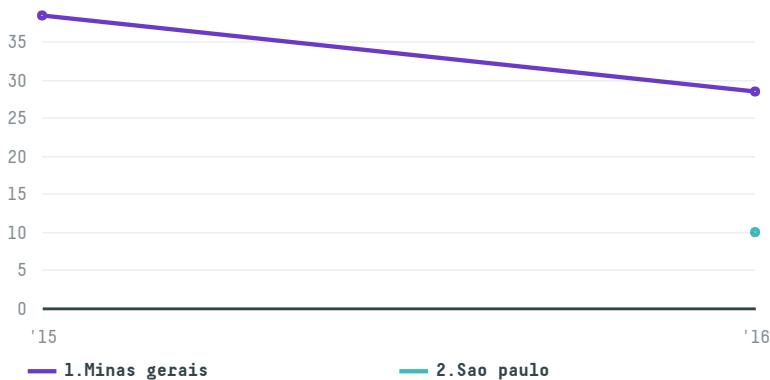

TOP DESTINATION COUNTRIES OF COFFEE IMPORTED BY RICCI 90 SRL: