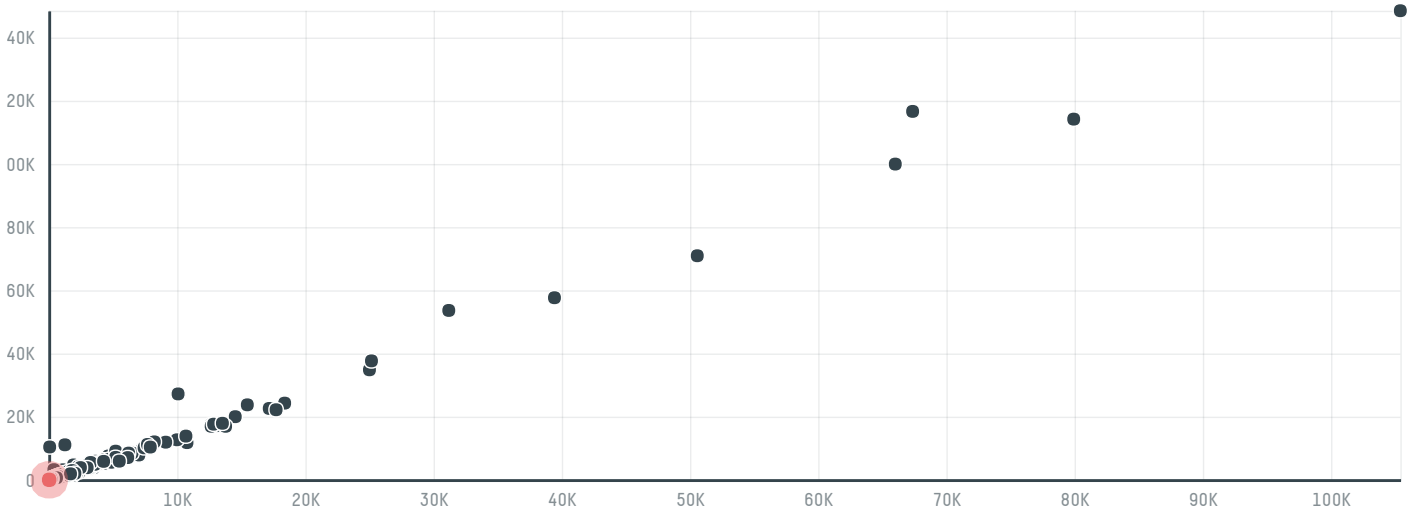

COMPARING COMPANIES IMPORTING COFFEE FROM BRAZIL IN 2015

Trase is a partnership between

In collaboration with

and many other organizations and individuals.

Donors

[Terms of Use](#) · [Privacy policy](#) · [Cookie policy](#) · [Contact us](#)

This website uses cookies to provide you with an improved user experience. By continuing to browse this site, you consent to the use of cookies and similar technologies. Please visit our [privacy policy](#) for further details.

I AGREE