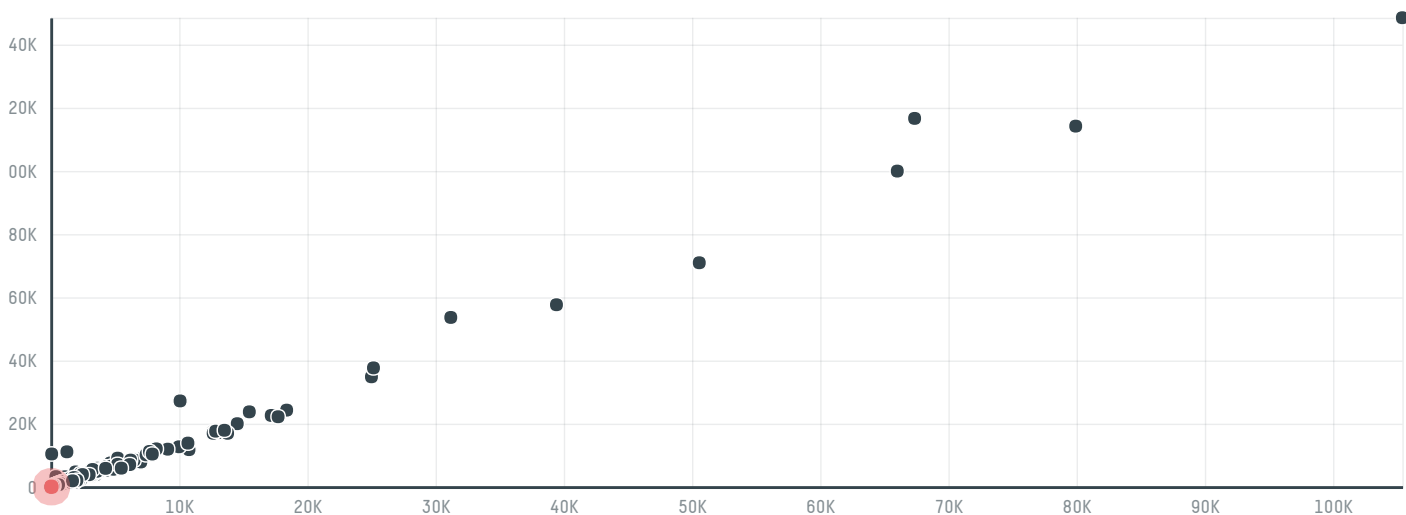

TOP DESTINATION COUNTRIES OF COFFEE IMPORTED BY NOBLE AMERICAS RESOURCES CORP. (MA-436/14):

□ N/A <5K >5K >100K >300K >1M

COMPARING COMPANIES IMPORTING COFFEE FROM BRAZIL IN 2015

Trase is a partnership between