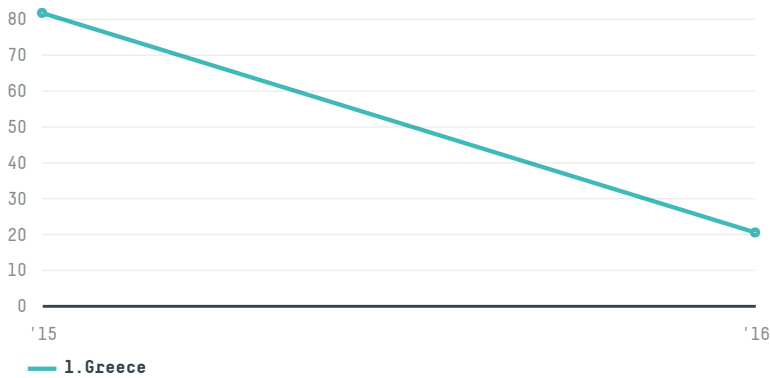

TOP DESTINATION COUNTRIES OF COFFEE IMPORTED BY ALEX DANDALIS & SONS S.A: