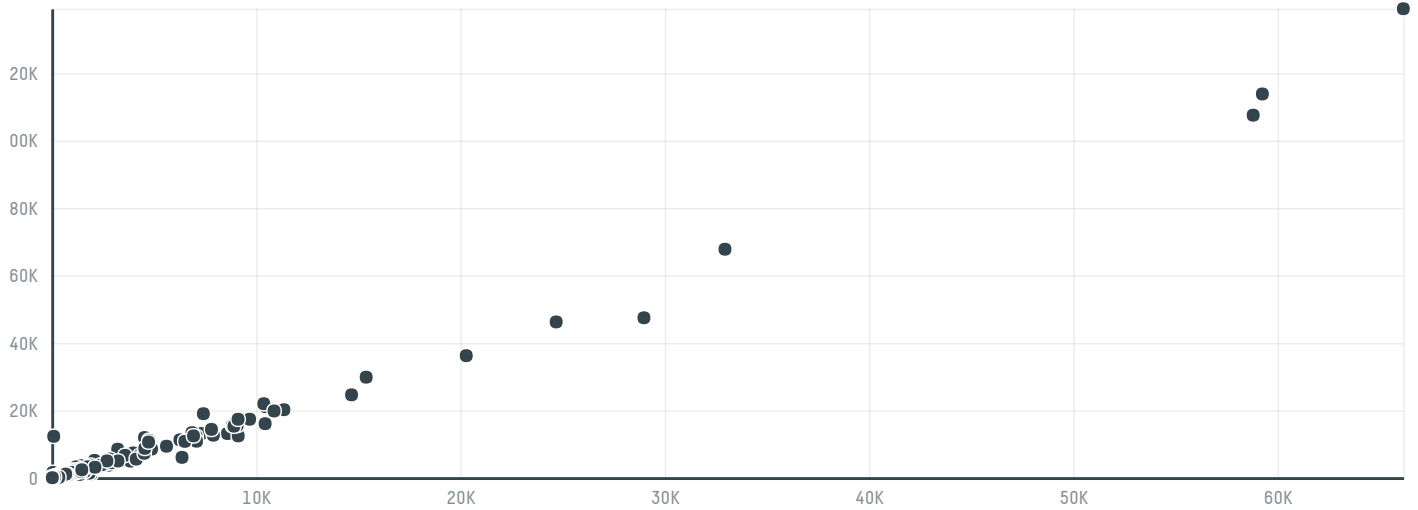

COMPARING COMPANIES IMPORTING COFFEE FROM BRAZIL IN 2016

Trase is a partnership between

In collaboration with

and many other organizations and individuals.

Donors

[Terms of Use](#) · [Privacy policy](#) · [Cookie policy](#) · [Contact us](#)