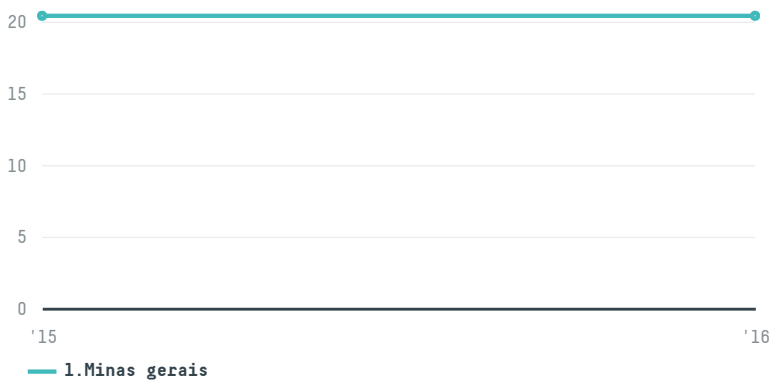

TOP DESTINATION COUNTRIES OF COFFEE IMPORTED BY ALEX DANDALIS & SONS S.A: