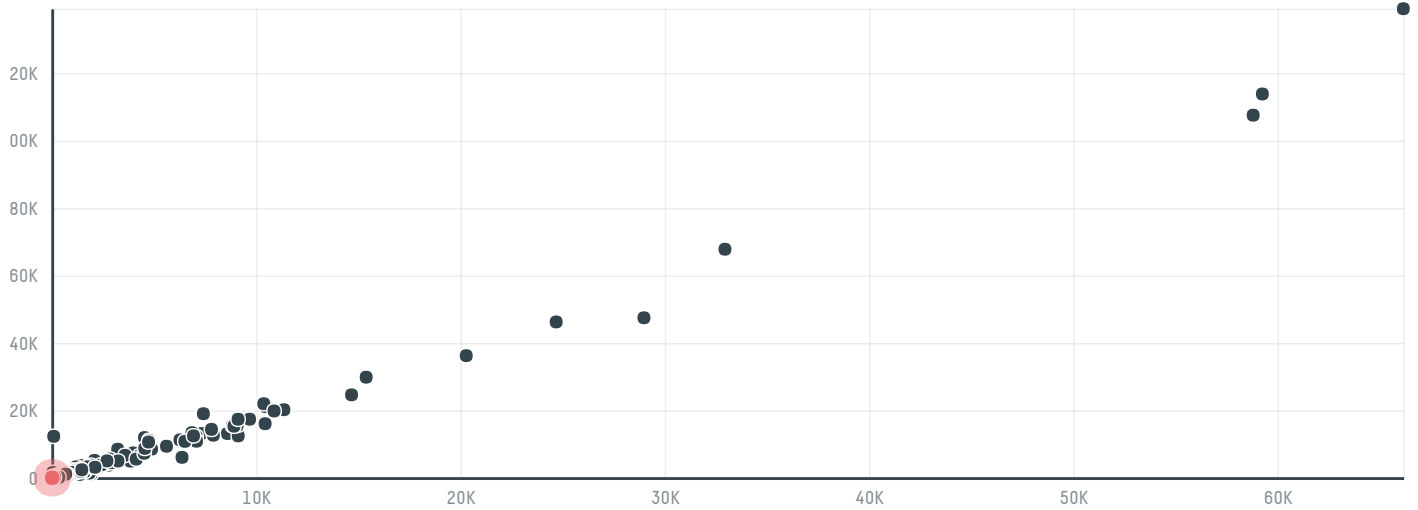

COMPARING COMPANIES IMPORTING COFFEE FROM BRAZIL IN 2016

Trase is a partnership between

In collaboration with

and many other organizations and individuals.

Donors

[Terms of Use](#) · [Privacy policy](#) · [Cookie policy](#) · [Contact us](#)