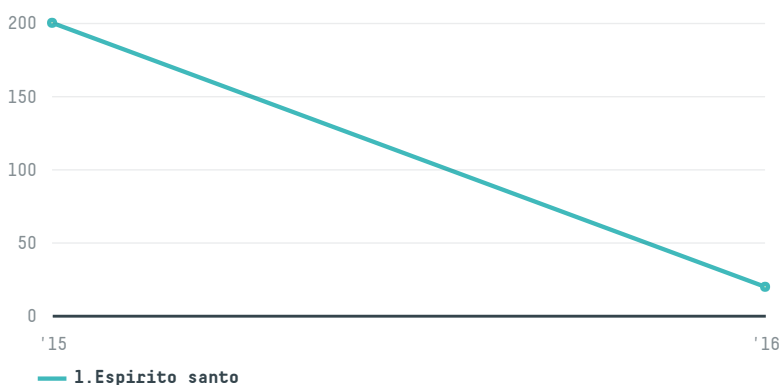

TOP DESTINATION COUNTRIES OF COFFEE IMPORTED BY LUCAFFE VENTURELLI GIAN LUCA S.R.L.: