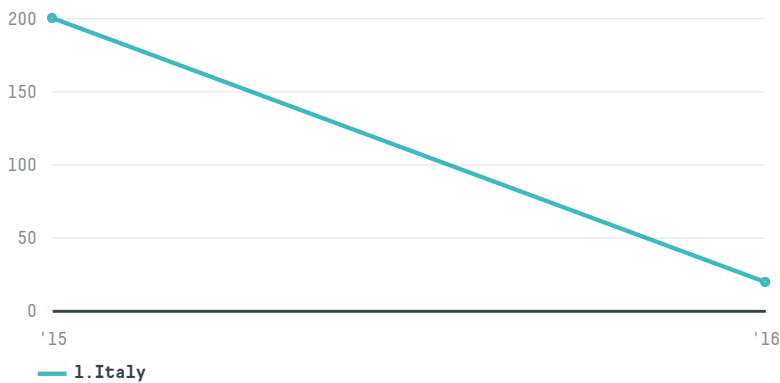

TOP DESTINATION COUNTRIES OF COFFEE IMPORTED BY LUCAFFE VENTURELLI GIAN LUCA S.R.L.: