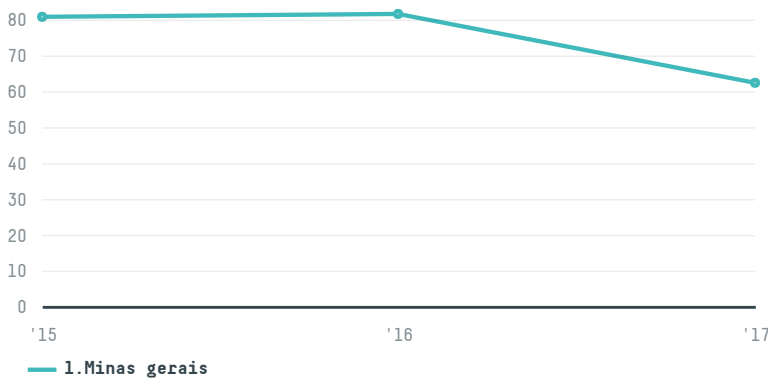

TOP DESTINATION COUNTRIES OF COFFEE IMPORTED BY W. MACHWITZ GMBH: