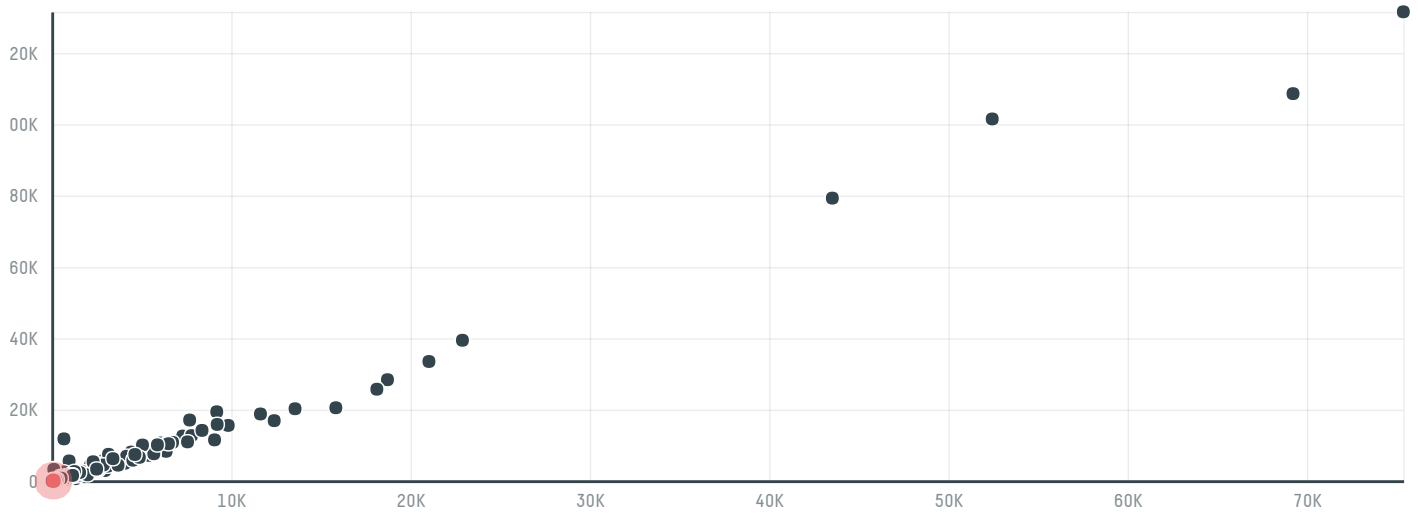

trase

W. machwitz gmbh

ACTIVITY: **Importer**
COMMODITY: **Coffee**
COUNTRY: **Brazil**
YEAR: **2017**

W. machwitz gmbh was the 871st largest importer of coffee from BRAZIL in 2017, accounting for 63 tons. This is a 23% decrease vs the previous year. As an importer, W. machwitz gmbh sources from 1 municipalities, or 0% of the coffee production municipalities. The main destination of the coffee imported by W. machwitz gmbh is Germany, accounting for 100% of the total.

TOP DESTINATION COUNTRIES OF COFFEE IMPORTED BY W. MACHWITZ GMBH:

COMPARING COMPANIES IMPORTING COFFEE FROM BRAZIL IN 2017

Trase is a partnership between

In collaboration with

and many other organizations and individuals.