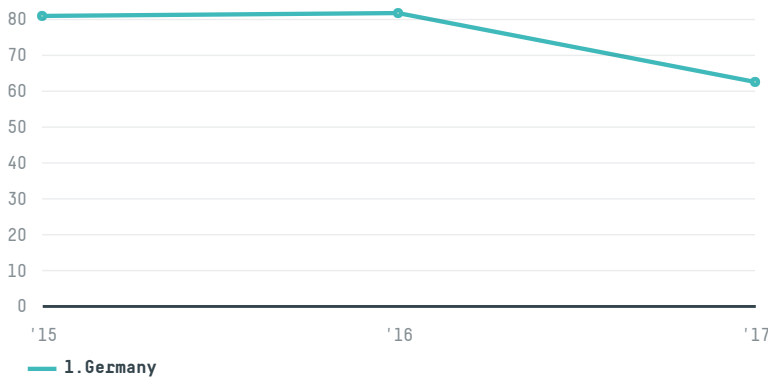

TOP DESTINATION COUNTRIES OF COFFEE IMPORTED BY W. MACHWITZ GMBH: