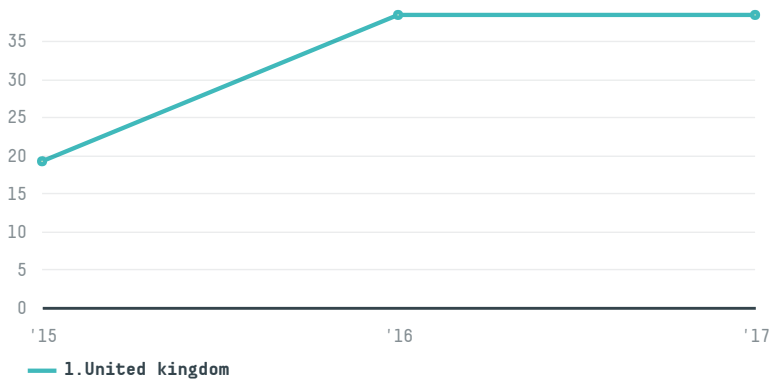

TOP DESTINATION COUNTRIES OF COFFEE IMPORTED BY THE MILD COFFEE COMPANY: