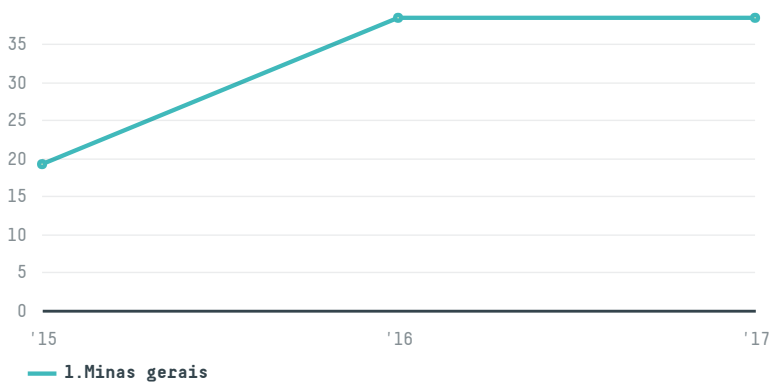

TOP DESTINATION COUNTRIES OF COFFEE IMPORTED BY THE MILD COFFEE COMPANY: