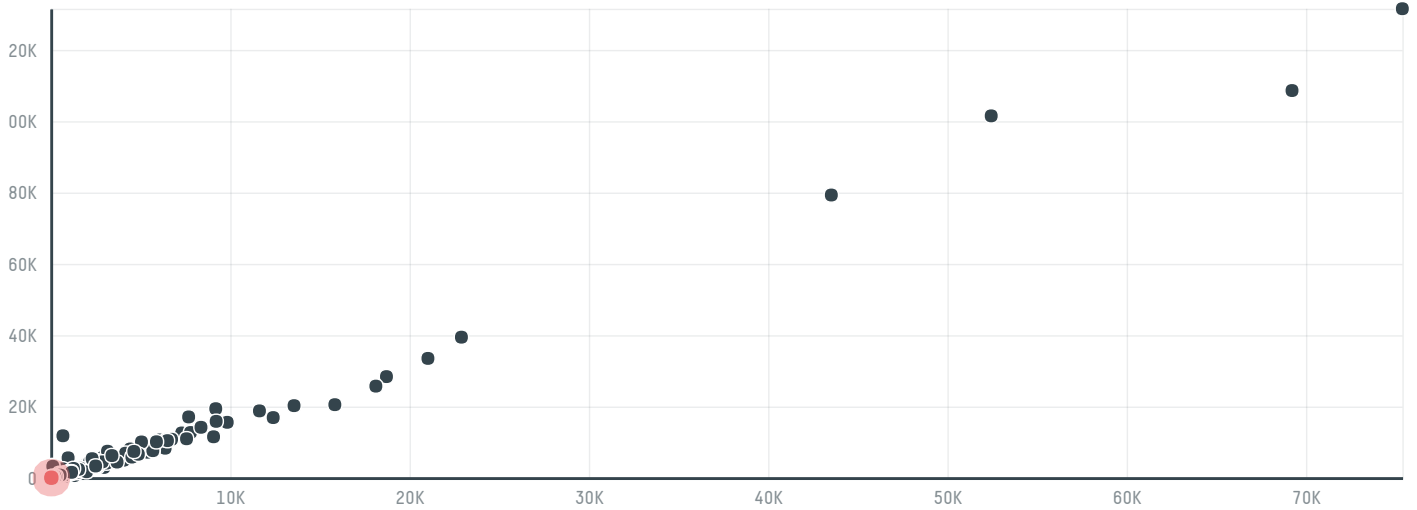

COMPARING COMPANIES IMPORTING COFFEE FROM BRAZIL IN 2017

Trase is a partnership between

In collaboration with

and many other organizations and individuals.

Donors

[Terms of Use](#) · [Privacy policy](#) · [Cookie policy](#) · [Contact us](#)