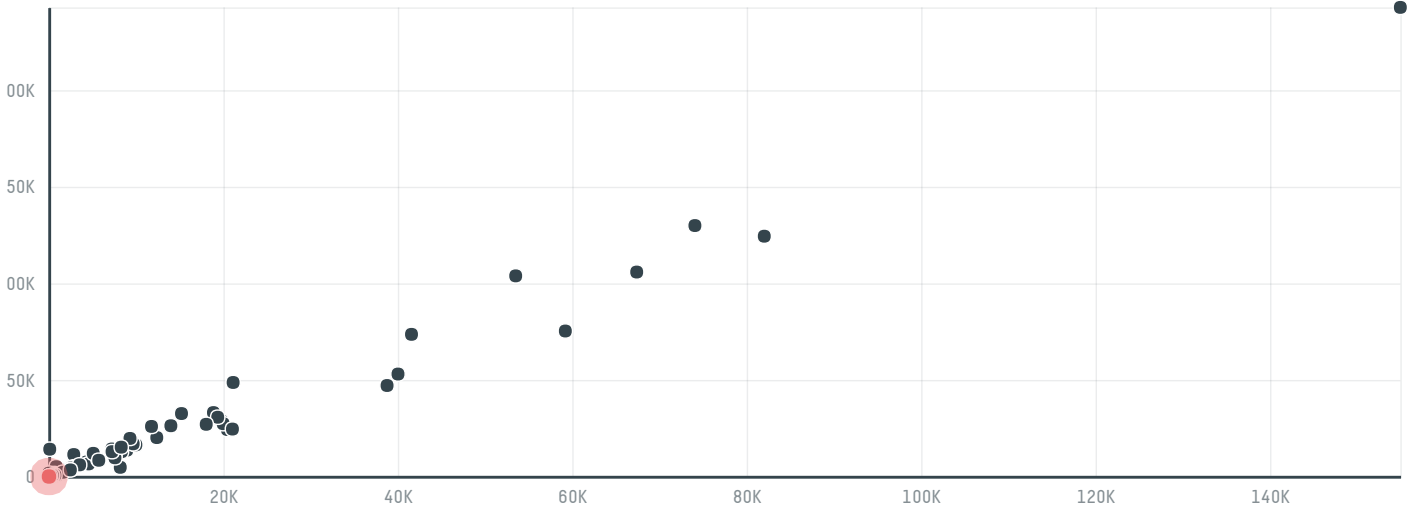

trase

Guilherme bernardes & filhos industria comercio e exportadora de cafe ltda

ACTIVITY: **Exporter group** COMMODITY: **Coffee** COUNTRY: **Brazil** YEAR: **2017**

Guilherme bernardes & filhos industria comercio e exportadora de cafe ltda was the 231st largest exporter of coffee from BRAZIL in 2017, accounting for 0 tons. As an exporter, Guilherme bernardes & filhos industria comercio e exportadora de cafe ltda sources from 1 municipalities, or 0% of the coffee production municipalities. The main destination of the coffee exported by Guilherme bernardes & filhos industria comercio e exportadora de cafe ltda is United states, accounting for 100% of the total.

COMPARING COMPANIES EXPORTING COFFEE FROM BRAZIL IN 2017

Trase is a partnership between

In collaboration with

and many other organizations and individuals.

Donors

[Terms of Use](#) · [Privacy policy](#) · [Cookie policy](#) · [Contact us](#)