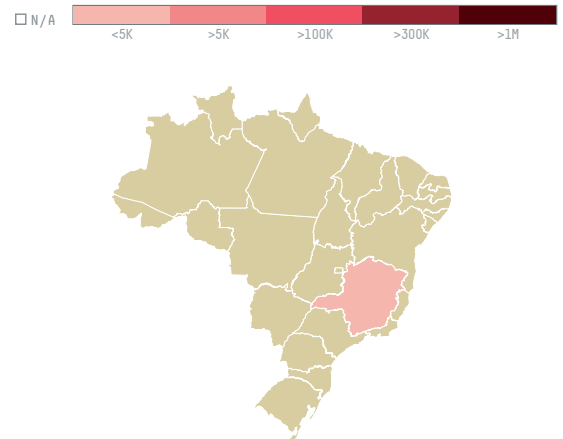

trase

Guilherme bernardes & filhos industria comercio e exportadora de cafe ltda

ACTIVITY: **Exporter group** COMMODITY: **Coffee** COUNTRY: **Brazil** YEAR: **2017**

Guilherme bernardes & filhos industria comercio e exportadora de cafe ltda was the 231st largest exporter of coffee from BRAZIL in 2017, accounting for 0 tons. As an exporter, Guilherme bernardes & filhos industria comercio e exportadora de cafe ltda sources from 1 municipalities, or 0% of the coffee production municipalities. The main destination of the coffee exported by Guilherme bernardes & filhos industria comercio e exportadora de cafe ltda is United states, accounting for 100% of the total.