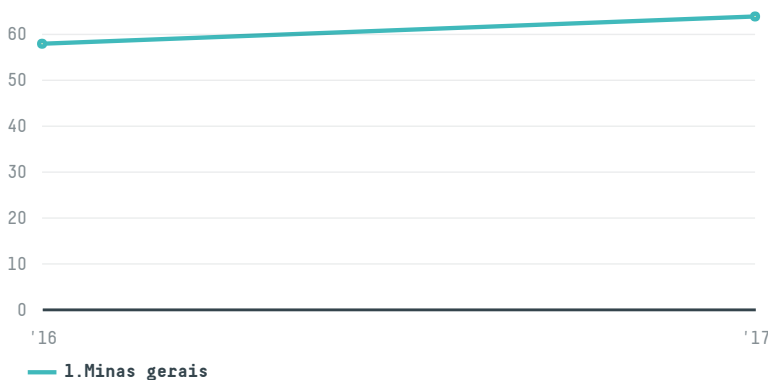

trase

K & nannetti comercio, importacao, exportacao e representacao de cafe ltda

ACTIVITY: Exporter group
COMMODITY: Coffee
COUNTRY: Brazil
YEAR: 2017

K & nannetti comercio, importacao, exportacao e representacao de cafe ltda was the 128th largest exporter of coffee from BRAZIL in 2017, accounting for 64 tons. This is a 11% increase vs the previous year. As an exporter, K & nannetti comercio, importacao, exportacao e representacao de cafe ltda sources from 1 municipalities, or 0% of the coffee production municipalities. The main destination of the coffee exported by K & nannetti comercio, importacao, exportacao e representacao de cafe ltda is Italy, accounting for 100% of the total.