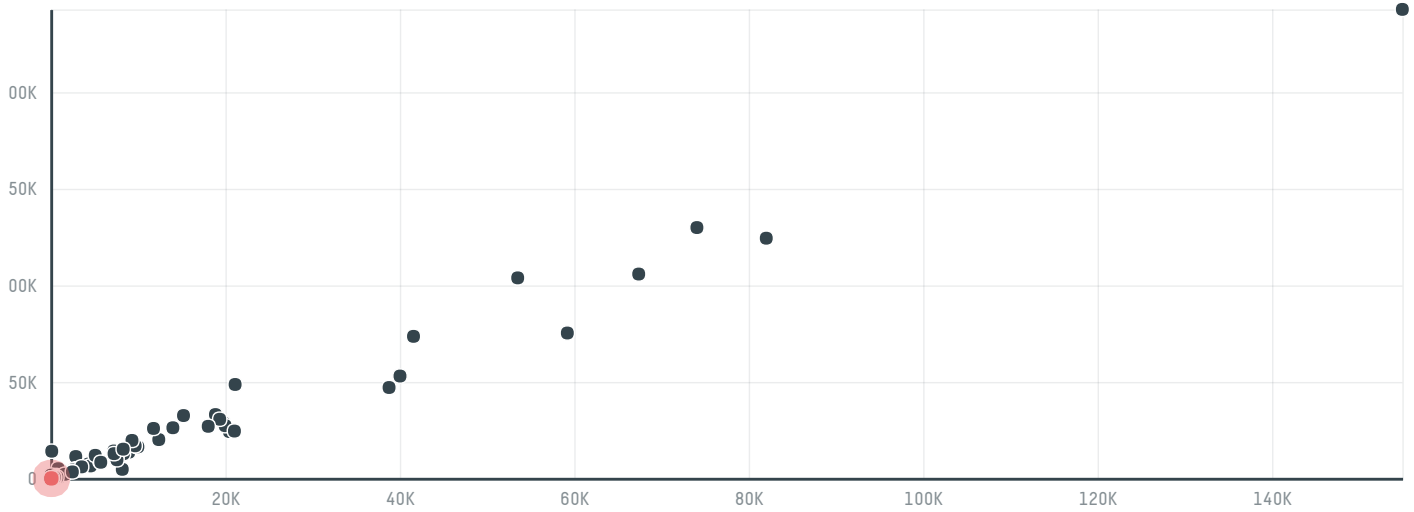

trase

K & nannetti comercio, importacao, exportacao e representacao de cafe ltda

ACTIVITY: Exporter group
COMMODITY: Coffee
COUNTRY: Brazil
YEAR: 2017

K & nannetti comercio, importacao, exportacao e representacao de cafe ltda was the 128th largest exporter of coffee from BRAZIL in 2017, accounting for 64 tons. This is a 11% increase vs the previous year. As an exporter, K & nannetti comercio, importacao, exportacao e representacao de cafe ltda sources from 1 municipalities, or 0% of the coffee production municipalities. The main destination of the coffee exported by K & nannetti comercio, importacao, exportacao e representacao de cafe ltda is Italy, accounting for 100% of the total.

COMPARING COMPANIES EXPORTING COFFEE FROM BRAZIL IN 2017

Trase is a partnership between

In collaboration with

and many other organizations and individuals.

Donors

[Terms of Use](#) · [Privacy policy](#) · [Cookie policy](#) · [Contact us](#)