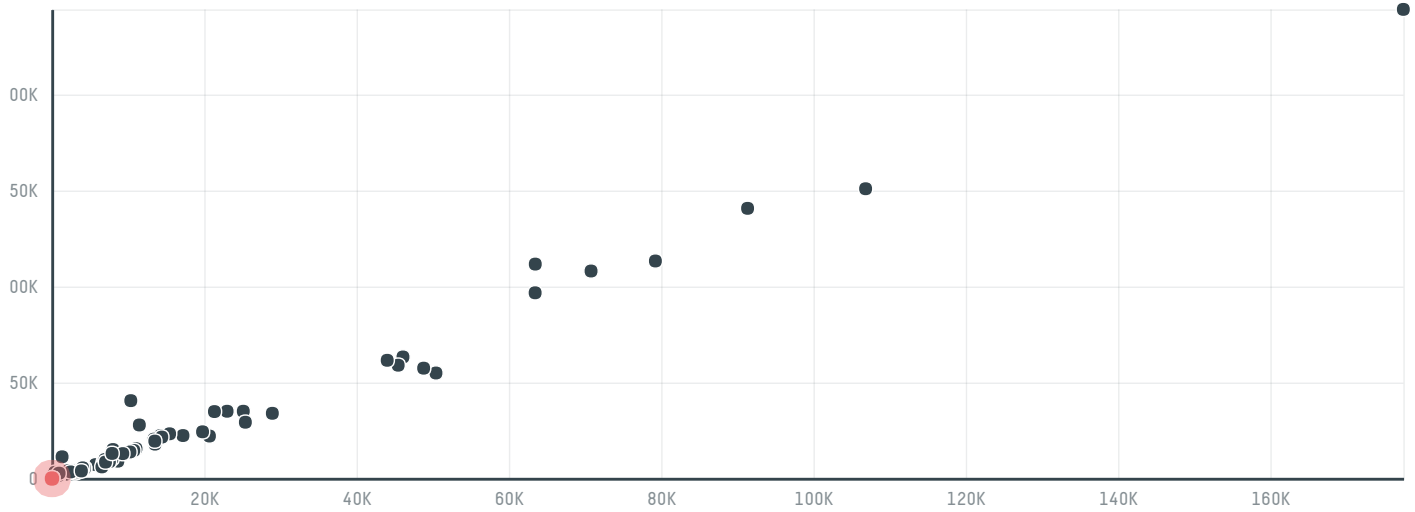

Trase is a partnership between

In collaboration with

and many other organizations and individuals.

Donors

[Terms of Use](#) · [Privacy policy](#) · [Cookie policy](#) · [Contact us](#)