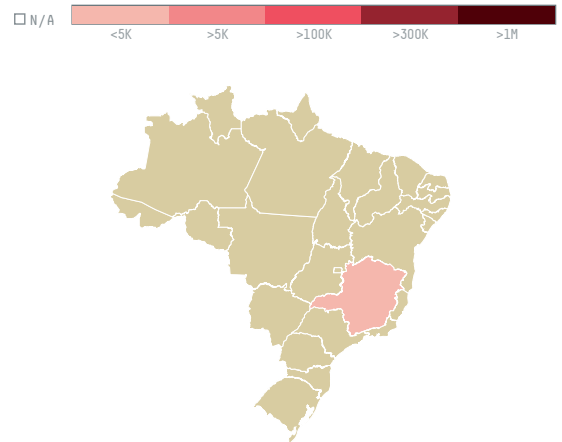

trase

Industria e comercio de cafe fazenda caete ltda

ACTIVITY: **Exporter group** COMMODITY: **Coffee** COUNTRY: **Brazil** YEAR: **2015**

Industria e comercio de cafe fazenda caete ltda was the 222nd largest exporter of coffee from BRAZIL in 2015, accounting for 1 tons. As an exporter, Industria e comercio de cafe fazenda caete ltda sources from 1 municipalities, or 0% of the coffee production municipalities. The main destination of the coffee exported by Industria e comercio de cafe fazenda caete ltda is United arab emirates, accounting for 62% of the total.