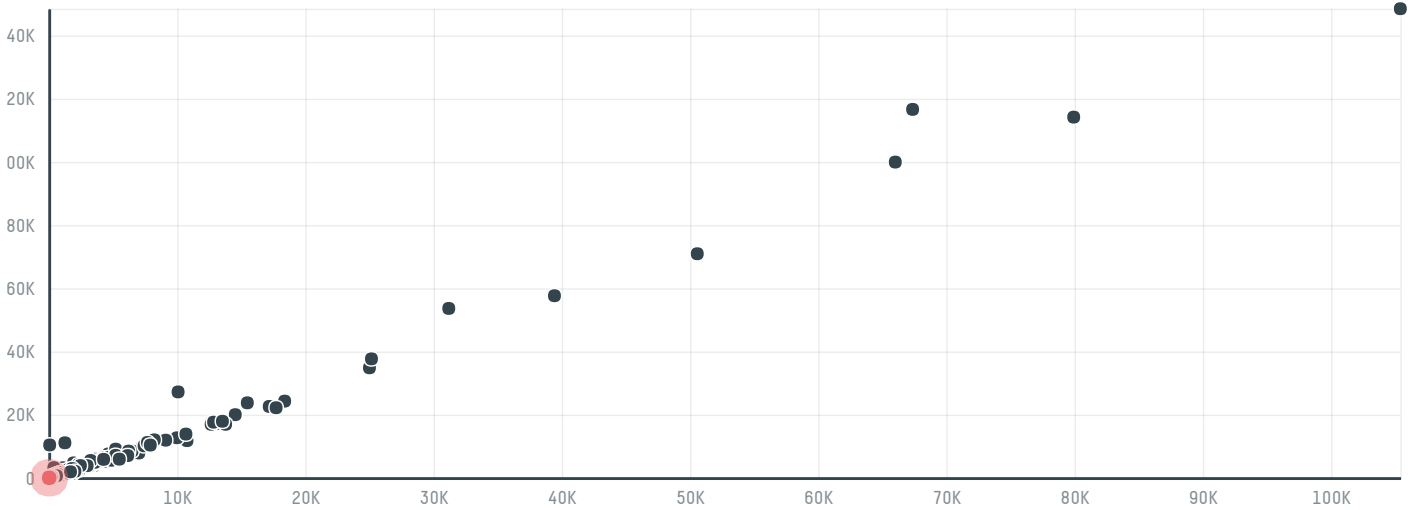

COMPARING COMPANIES IMPORTING COFFEE FROM BRAZIL IN 2015

Trase is a partnership between

In collaboration with

and many other organizations and individuals.

Donors

[Terms of Use](#) · [Privacy policy](#) · [Cookie policy](#) · [Contact us](#)