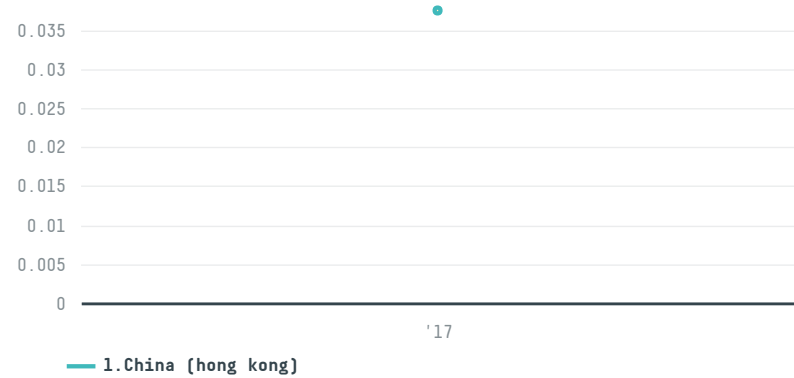

TOP DESTINATION COUNTRIES OF COFFEE EXPORTED BY EXPORSELL COMERCIAL EXPORTADORA E IMPORTADORA LTDA EPP: