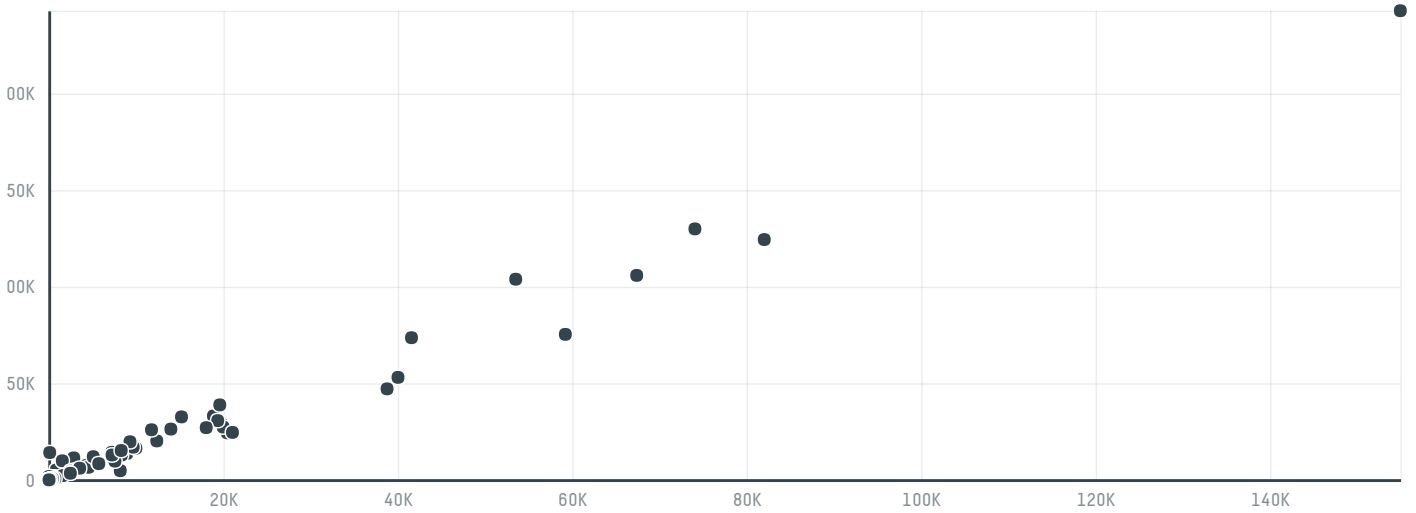

trase

Exporsell comercial exportadora e importadora ltda epp

ACTIVITY: **Exporter** COMMODITY: **Coffee** COUNTRY: **Brazil** YEAR: **2017**

Exporsell comercial exportadora e importadora ltda epp was the 65th largest exporter of pork from BRAZIL in 2017, accounting for 0 tons. As an exporter, Exporsell comercial exportadora e importadora ltda epp sources from 1 municipalities, or 0% of the pork production municipalities. The main destination of the pork exported by Exporsell comercial exportadora e importadora ltda epp is China (hong kong), accounting for 100% of the total.

TOP DESTINATION COUNTRIES OF COFFEE EXPORTED BY EXPORSELL COMERCIAL EXPORTADORA E IMPORTADORA LTDA EPP:

COMPARING COMPANIES EXPORTING COFFEE FROM BRAZIL IN 2017

Trase is a partnership between

In collaboration with