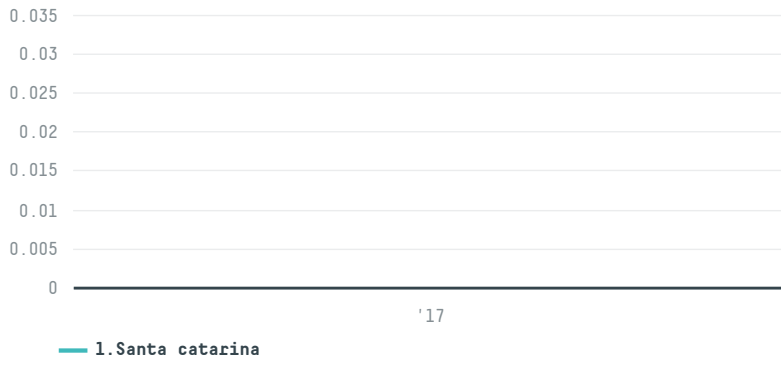

COMPARING COMPANIES EXPORTING COFFEE FROM BRAZIL IN 2017

Trase is a partnership between

In collaboration with

and many other organizations and individuals.

Donors

[Terms of Use](#) · [Privacy policy](#) · [Cookie policy](#) · [Contact us](#)

This website uses cookies to provide you with an improved user experience. By continuing to browse this site, you consent to the use of cookies and similar technologies. Please visit our [privacy policy](#) for further details.

I AGREE