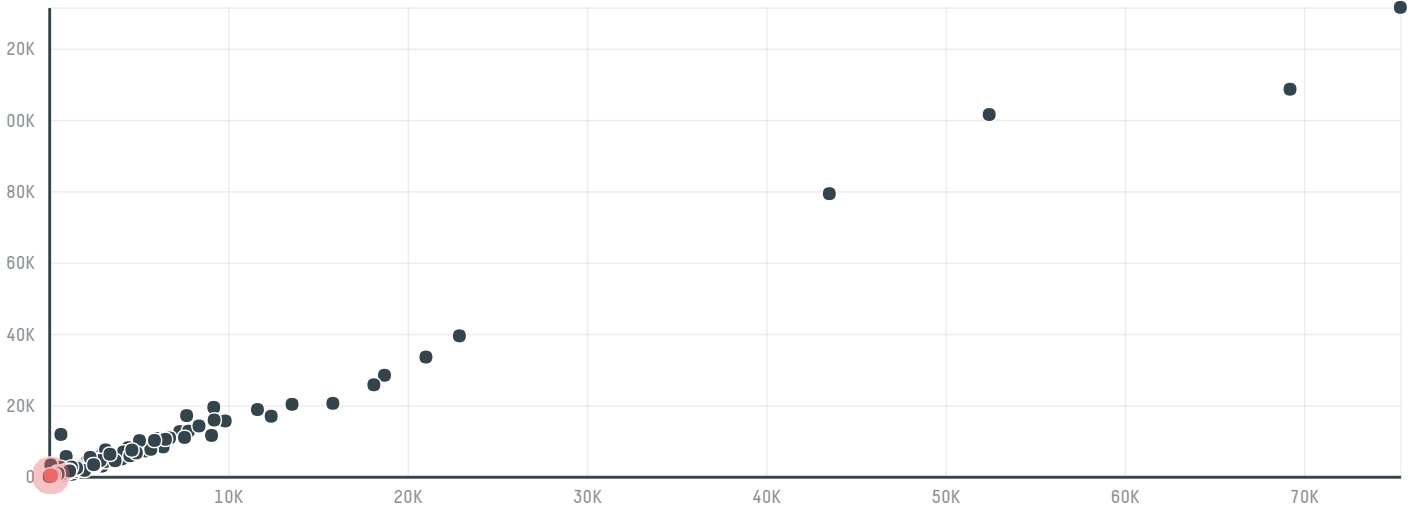

Trase is a partnership between

In collaboration with

and many other organizations and individuals.

Donors

[Terms of Use](#) · [Privacy policy](#) · [Cookie policy](#) · [Contact us](#)