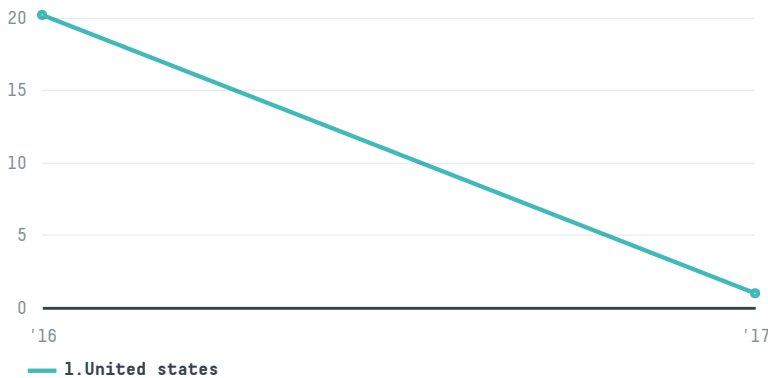

TOP DESTINATION COUNTRIES OF COFFEE EXPORTED BY BRAZILIAN ESPRESSO CAFES FINOS LTDA: