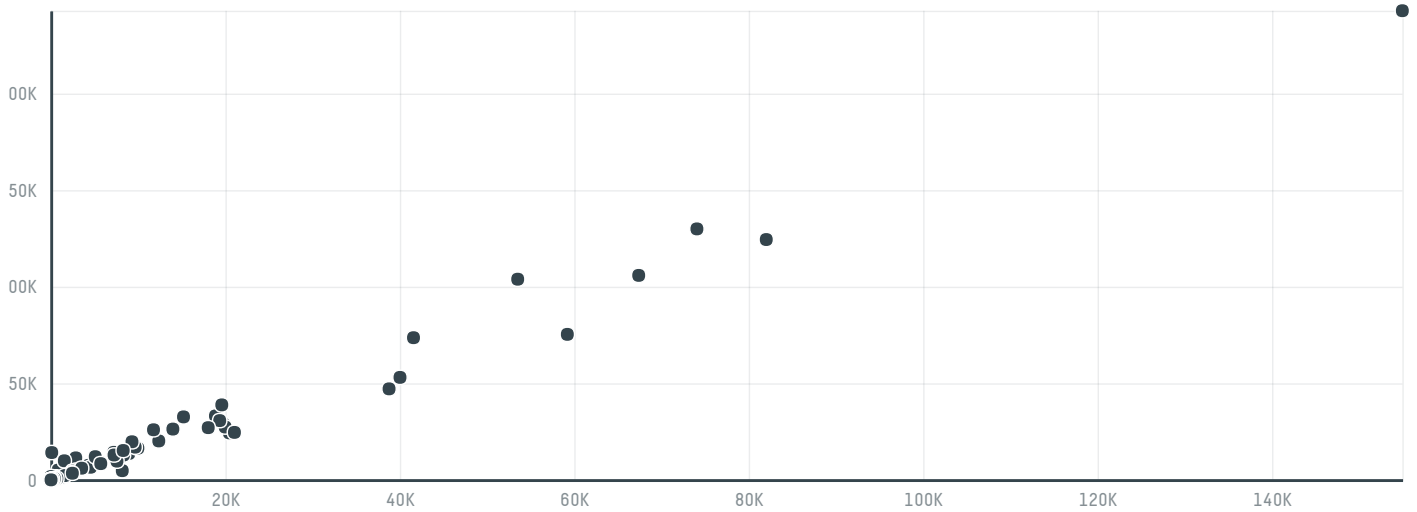

COMPARING COMPANIES EXPORTING COFFEE FROM BRAZIL IN 2017

Trase is a partnership between

In collaboration with

and many other organizations and individuals.

Donors

[Terms of Use](#) · [Privacy policy](#) · [Cookie policy](#) · [Contact us](#)