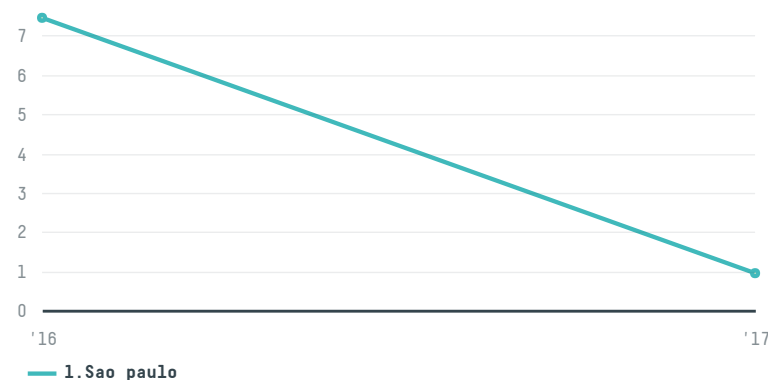

TOP DESTINATION COUNTRIES OF COFFEE EXPORTED BY BRAZILIAN ESPRESSO CAFES FINOS LTDA: