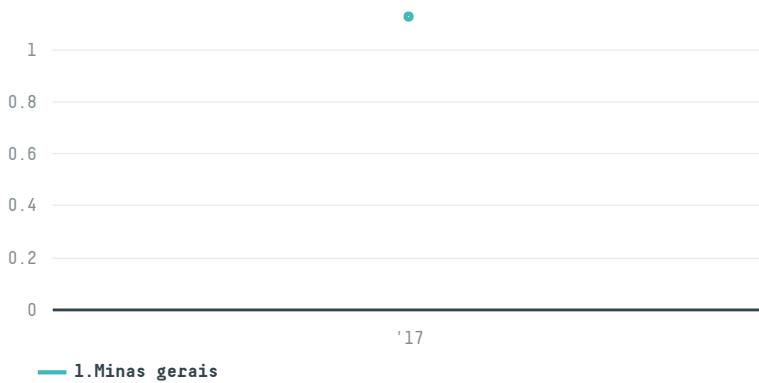

trase

Arcomex comercial exportadora ltda

ACTIVITY: **Exporter group** COMMODITY: **Coffee** COUNTRY: **Brazil** YEAR: **2017**

Arcomex comercial exportadora ltda was the 211th largest exporter of coffee from BRAZIL in 2017, accounting for 1 tons. As an exporter, Arcomex comercial exportadora ltda sources from 1 municipalities, or 0% of the coffee production municipalities. The main destination of the coffee exported by Arcomex comercial exportadora ltda is Cameroon, accounting for 100% of the total.