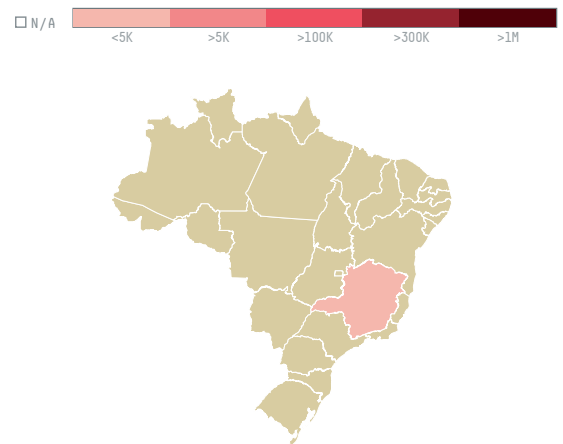

trase

Arcomex comercial exportadora ltda

ACTIVITY: **Exporter group** COMMODITY: **Coffee** COUNTRY: **Brazil** YEAR: **2017**

Arcomex comercial exportadora ltda was the 211th largest exporter of coffee from BRAZIL in 2017, accounting for 1 tons. As an exporter, Arcomex comercial exportadora ltda sources from 1 municipalities, or 0% of the coffee production municipalities. The main destination of the coffee exported by Arcomex comercial exportadora ltda is Cameroon, accounting for 100% of the total.