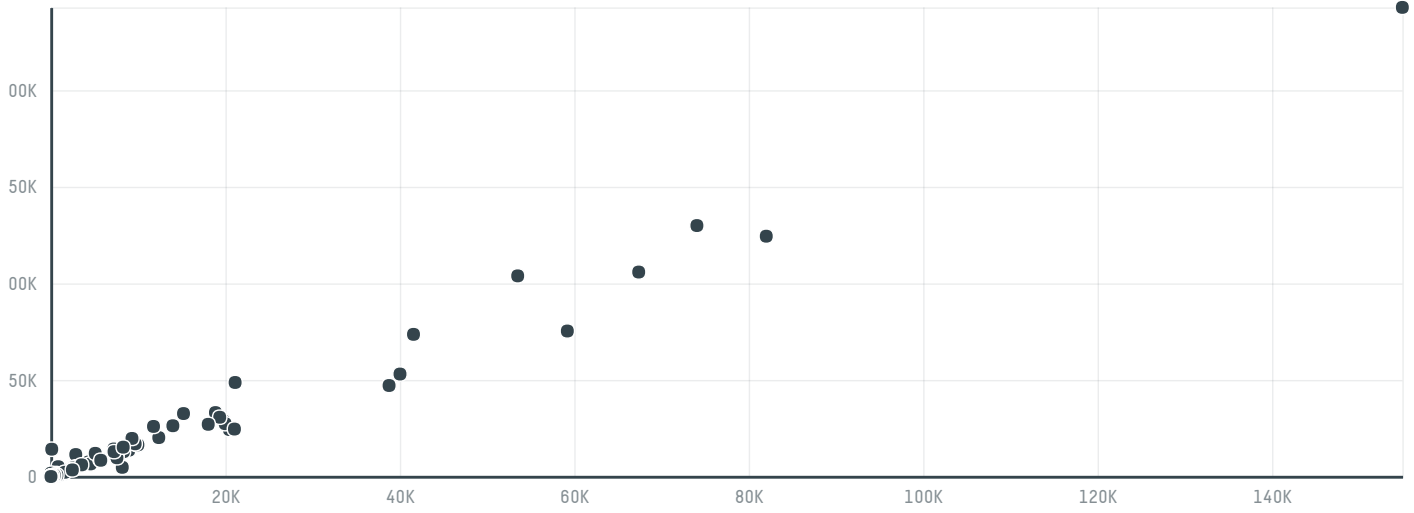

trase

Arcomex comercial exportadora ltda

ACTIVITY: **Exporter group** COMMODITY: **Coffee** COUNTRY: **Brazil** YEAR: **2017**

Arcomex comercial exportadora ltda was the 211th largest exporter of coffee from BRAZIL in 2017, accounting for 1 tons. As an exporter, Arcomex comercial exportadora ltda sources from 1 municipalities, or 0% of the coffee production municipalities. The main destination of the coffee exported by Arcomex comercial exportadora ltda is Cameroon, accounting for 100% of the total.

COMPARING COMPANIES EXPORTING COFFEE FROM BRAZIL IN 2017

Trase is a partnership between

In collaboration with

and many other organizations and individuals.

Donors

[Terms of Use](#) · [Privacy policy](#) · [Cookie policy](#) · [Contact us](#)