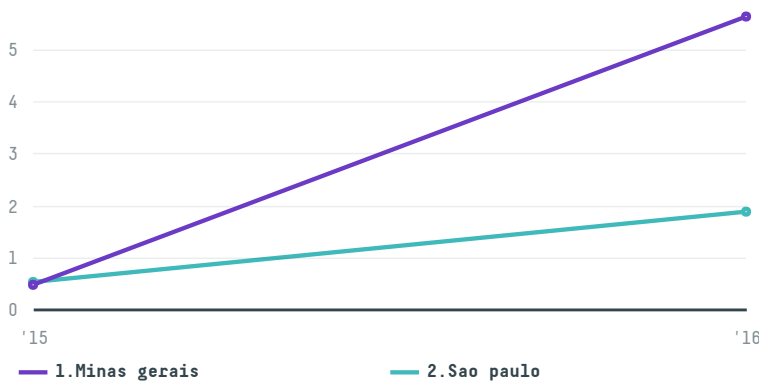

trase

Tradeland comercio exterior eireli

ACTIVITY: Exporter group
COMMODITY: Coffee
COUNTRY: Brazil
YEAR: 2016

Tradeland comercio exterior eireli was the 185th largest exporter of coffee from BRAZIL in 2016, accounting for 8 tons. This is a 577% increase vs the previous year. As an exporter, Tradeland comercio exterior eireli sources from 1 municipalities, or 0% of the coffee production municipalities. The main destination of the coffee exported by Tradeland comercio exterior eireli is United states, accounting for 100% of the total.

COMPARING COMPANIES EXPORTING COFFEE FROM BRAZIL IN 2016

Trase is a partnership between

 Stockholm Environment Institute

 Global Canopy Programme

In collaboration with

 vizzuality

 The European Forest Institute