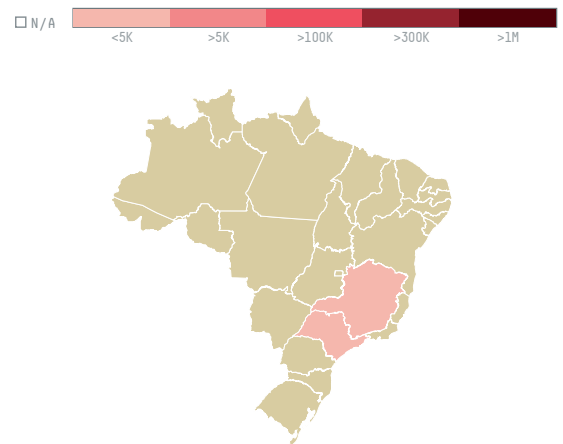

trase

Tradeland comercio exterior eireli

ACTIVITY: Exporter group
COMMODITY: Coffee
COUNTRY: Brazil
YEAR: 2016

Tradeland comercio exterior eireli was the 185th largest exporter of coffee from BRAZIL in 2016, accounting for 8 tons. This is a 577% increase vs the previous year. As an exporter, Tradeland comercio exterior eireli sources from 1 municipalities, or 0% of the coffee production municipalities. The main destination of the coffee exported by Tradeland comercio exterior eireli is United states, accounting for 100% of the total.

COMPARING COMPANIES EXPORTING COFFEE FROM BRAZIL IN 2016

Trase is a partnership between

 Stockholm Environment Institute

 Global Canopy Programme

In collaboration with

 vizzuality

 The European Forest Institute