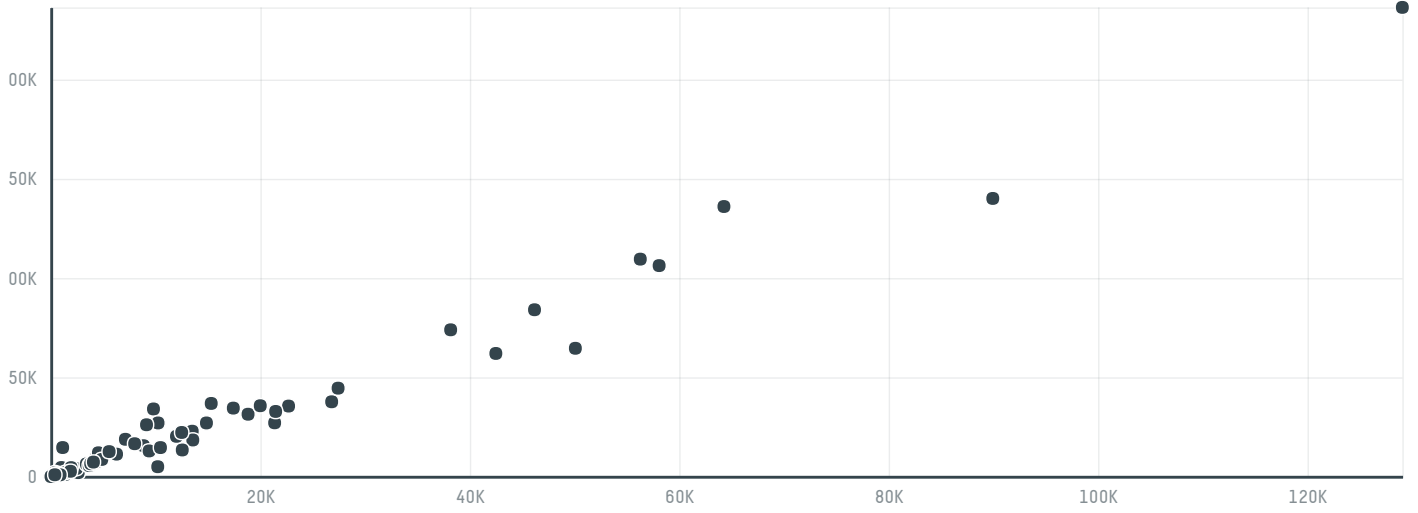

trase

Tradeland comercio exterior eireli

ACTIVITY: Exporter group
COMMODITY: Coffee
COUNTRY: Brazil
YEAR: 2016

Tradeland comercio exterior eireli was the 185th largest exporter of coffee from BRAZIL in 2016, accounting for 8 tons. This is a 577% increase vs the previous year. As an exporter, Tradeland comercio exterior eireli sources from 1 municipalities, or 0% of the coffee production municipalities. The main destination of the coffee exported by Tradeland comercio exterior eireli is United states, accounting for 100% of the total.

COMPARING COMPANIES EXPORTING COFFEE FROM BRAZIL IN 2016

Trase is a partnership between

 Stockholm Environment Institute

 Global Canopy Programme

In collaboration with

 vizzuality

 The European Forest Institute