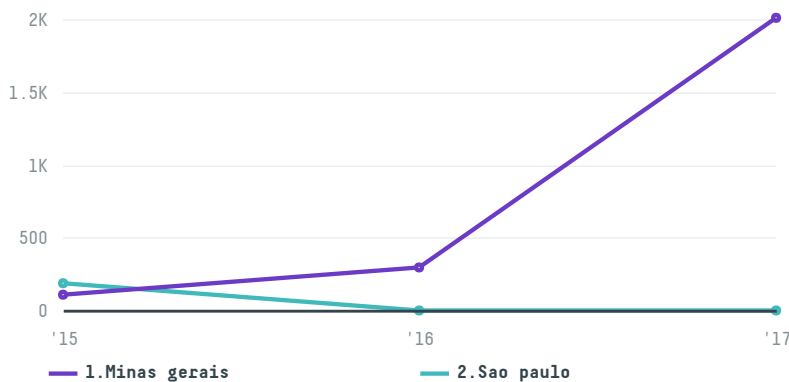

TOP DESTINATION COUNTRIES OF COFFEE IMPORTED BY HAMBURG COFFEE CO HACOFCO MBH: