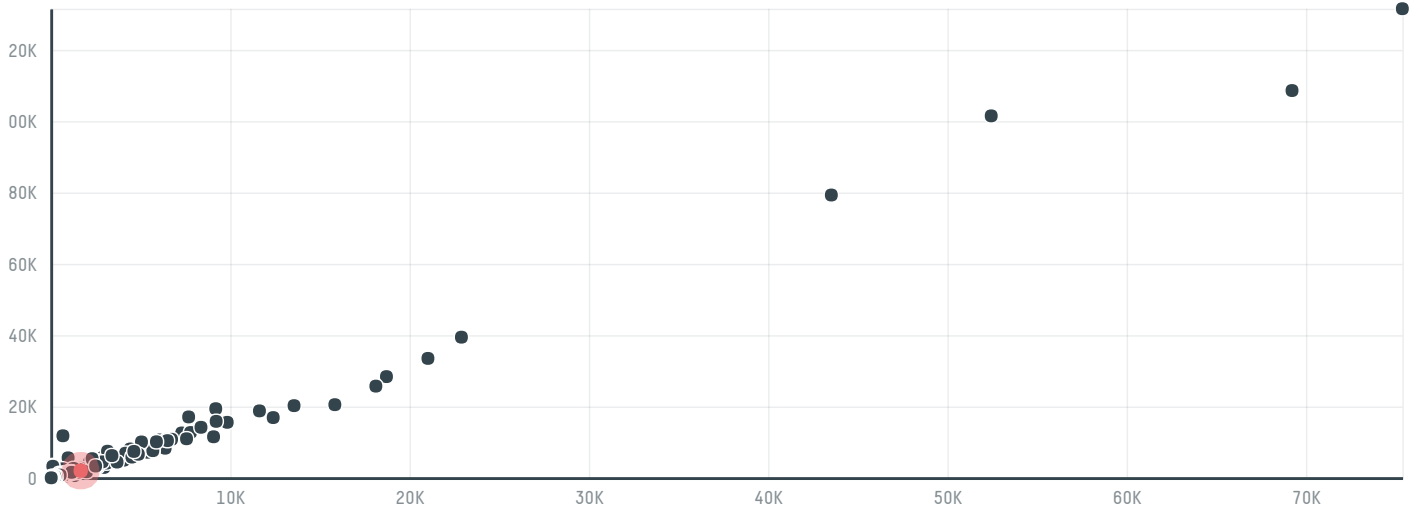

trase

Hamburg coffee co hacofco mbh

ACTIVITY: **Importer**
COMMODITY: **Coffee**
COUNTRY: **Brazil**
YEAR: **2017**

Hamburg coffee co hacofco mbh was the 100th largest importer of coffee from BRAZIL in 2017, accounting for 2 thousand tons. This is a 68% increase vs the previous year. As an importer, Hamburg coffee co hacofco mbh sources from 12 municipalities, or 2% of the coffee production municipalities. The main destination of the coffee imported by Hamburg coffee co hacofco mbh is Germany, accounting for 88% of the total.

TOP DESTINATION COUNTRIES OF COFFEE IMPORTED BY HAMBURG COFFEE CO HACOFCO MBH:

COMPARING COMPANIES IMPORTING COFFEE FROM BRAZIL IN 2017

Trase is a partnership between

In collaboration with

and many other organizations and individuals.