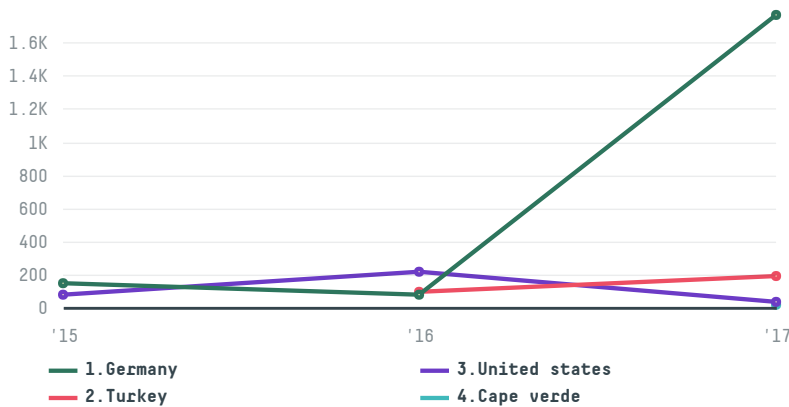

TOP DESTINATION COUNTRIES OF COFFEE IMPORTED BY HAMBURG COFFEE CO HACOFCO MBH: