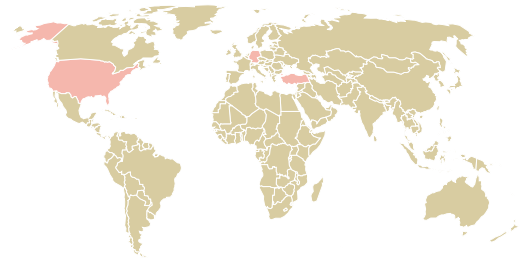

trase

Hamburg coffee co hacofco mbh

ACTIVITY: **Importer**
COMMODITY: **Coffee**
COUNTRY: **Brazil**
YEAR: **2017**

Hamburg coffee co hacofco mbh was the 100th largest importer of coffee from BRAZIL in 2017, accounting for 2 thousand tons. This is a 68% increase vs the previous year. As an importer, Hamburg coffee co hacofco mbh sources from 12 municipalities, or 2% of the coffee production municipalities. The main destination of the coffee imported by Hamburg coffee co hacofco mbh is Germany, accounting for 88% of the total.

TOP DESTINATION COUNTRIES OF COFFEE IMPORTED BY HAMBURG COFFEE CO HACOFCO MBH:

COMPARING COMPANIES IMPORTING COFFEE FROM BRAZIL IN 2017

Trase is a partnership between

In collaboration with

and many other organizations and individuals.