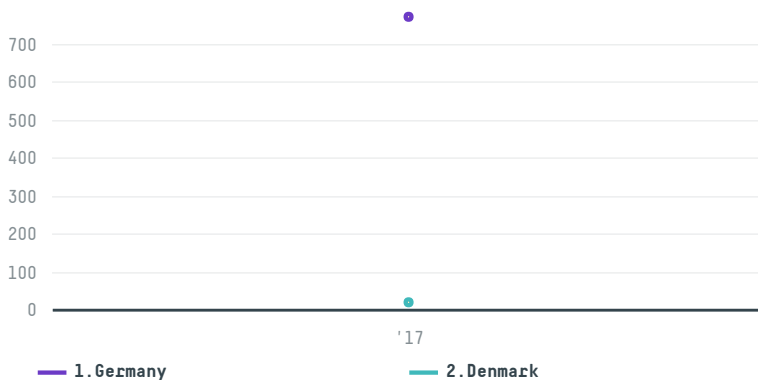

TOP DESTINATION COUNTRIES OF COFFEE IMPORTED BY COFFY HANDELS GESELLSCHAFT BREMEN M B H: