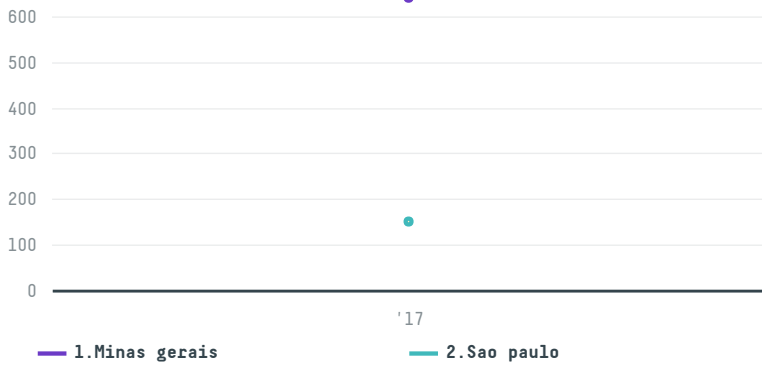

COMPARING COMPANIES IMPORTING COFFEE FROM BRAZIL IN 2017

Trase is a partnership between

In collaboration with

and many other organizations and individuals.

Donors

[Terms of Use](#) · [Privacy policy](#) · [Cookie policy](#) · [Contact us](#)

This website uses cookies to provide you with an improved user experience. By continuing to browse this site, you consent to the use of cookies and similar technologies. Please visit our [privacy policy](#) for further details.

I AGREE