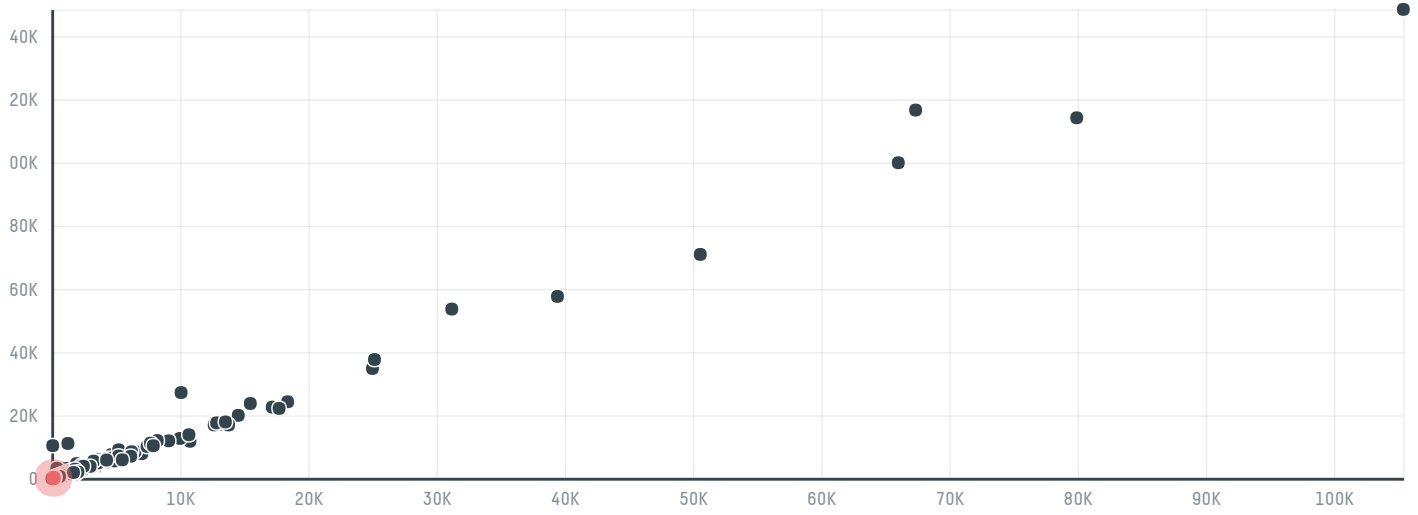

# trase

## Icona sa

ACTIVITY: **Importer**  
COMMODITY: **Coffee**  
COUNTRY: **Brazil**  
YEAR: **2015**

Icona sa was the 642nd largest importer of coffee from BRAZIL in 2015, accounting for 158 tons. As an importer, Icona sa sources from 3 municipalities, or 0% of the coffee production municipalities. The main destination of the coffee imported by Icona sa is Mexico, accounting for 63% of the total.

### TOP DESTINATION COUNTRIES OF COFFEE IMPORTED BY ICONA SA:

Trase is a partnership between

In collaboration with

and many other organizations and individuals.

Donors

[Terms of Use](#) · [Privacy policy](#) · [Cookie policy](#) · [Contact us](#)