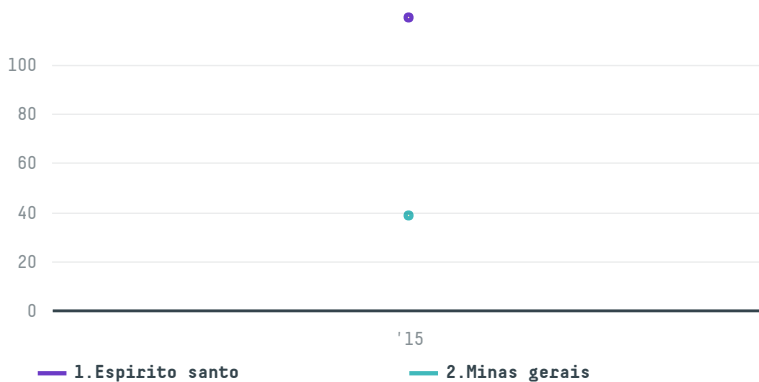

## Icona sa

ACTIVITY: **Importer**  
COMMODITY: **Coffee**  
COUNTRY: **Brazil**  
YEAR: **2015**

Icona sa was the 642nd largest importer of coffee from BRAZIL in 2015, accounting for 158 tons. As an importer, Icona sa sources from 3 municipalities, or 0% of the coffee production municipalities. The main destination of the coffee imported by Icona sa is Mexico, accounting for 63% of the total.

### TOP DESTINATION COUNTRIES OF COFFEE IMPORTED BY ICONA SA:

Trase is a partnership between

In collaboration with

and many other organizations and individuals.

Donors

[Terms of Use](#) · [Privacy policy](#) · [Cookie policy](#) · [Contact us](#)