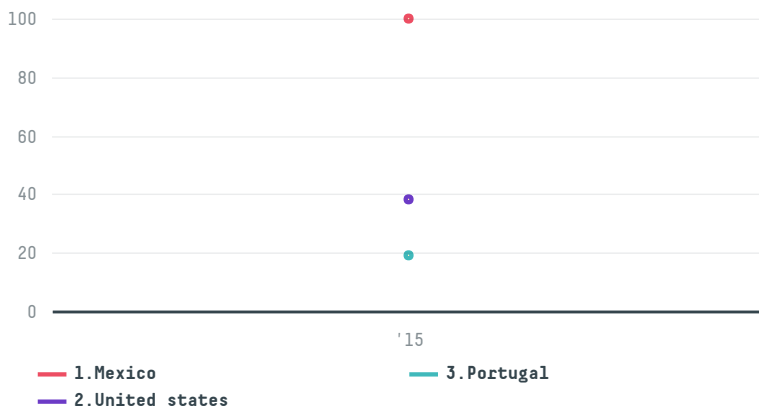

TOP DESTINATION COUNTRIES OF COFFEE IMPORTED BY ICONA SA: