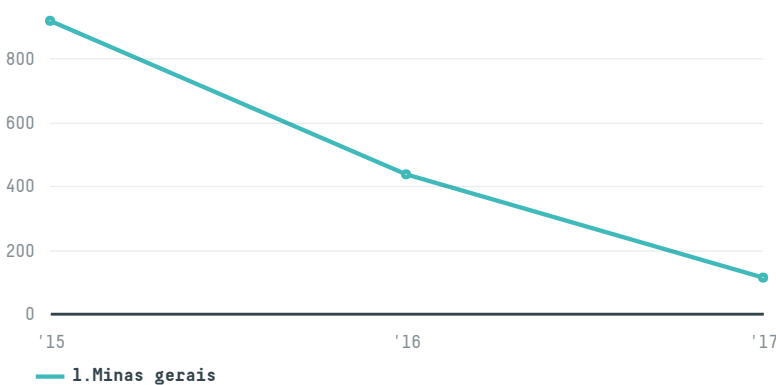

TOP DESTINATION COUNTRIES OF COFFEE IMPORTED BY SERENGETI TRADING COMPANY: