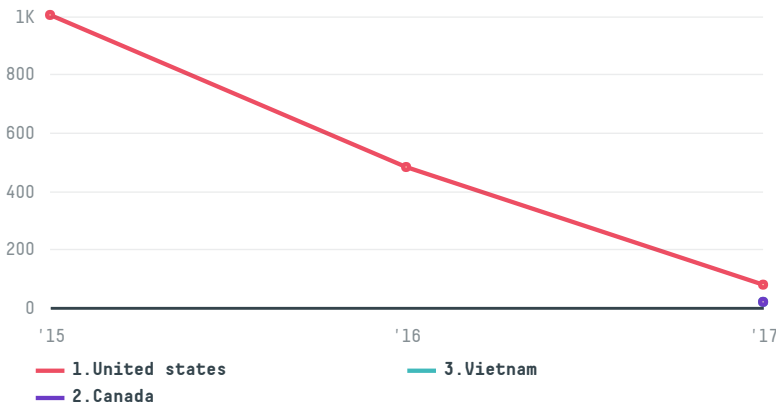

TOP DESTINATION COUNTRIES OF COFFEE IMPORTED BY SERENGETI TRADING COMPANY: