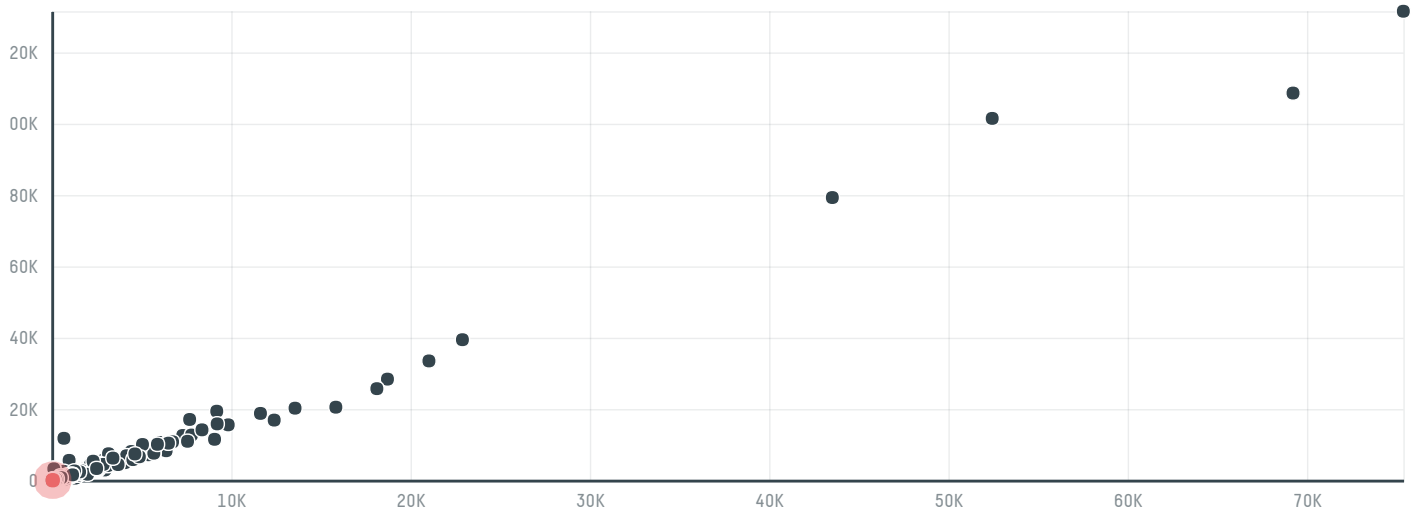

COMPARING COMPANIES IMPORTING COFFEE FROM BRAZIL IN 2017

Trase is a partnership between

In collaboration with

and many other organizations and individuals.

Donors

[Terms of Use](#) · [Privacy policy](#) · [Cookie policy](#) · [Contact us](#)