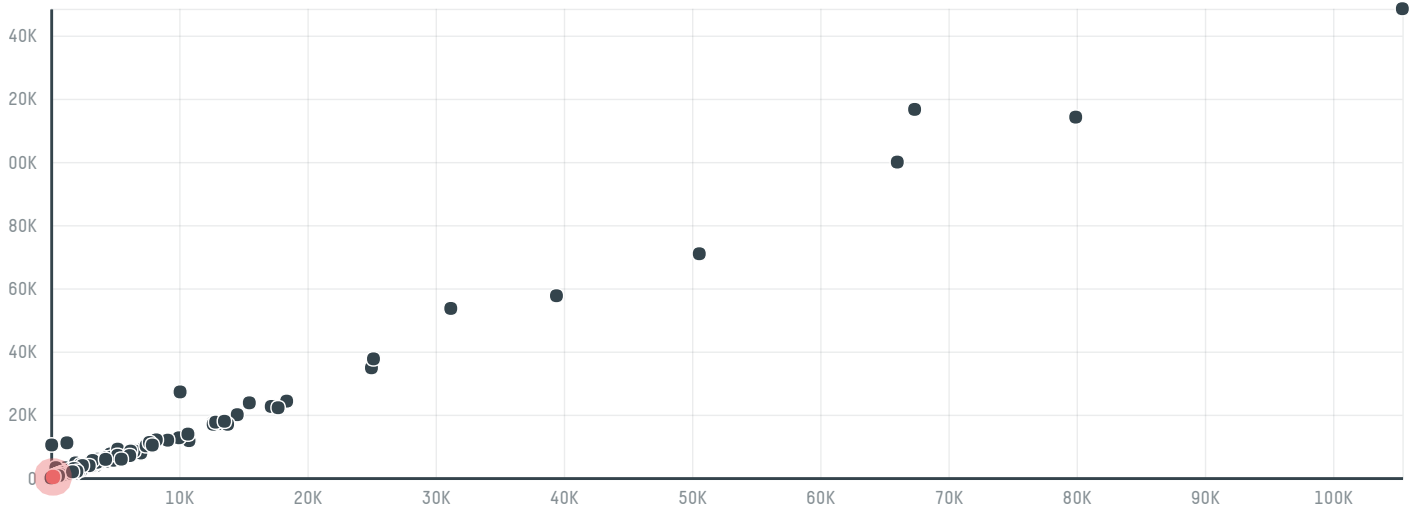

COMPARING COMPANIES IMPORTING COFFEE FROM BRAZIL IN 2015

Trase is a partnership between

In collaboration with

and many other organizations and individuals.

Donors

[Terms of Use](#) · [Privacy policy](#) · [Cookie policy](#) · [Contact us](#)