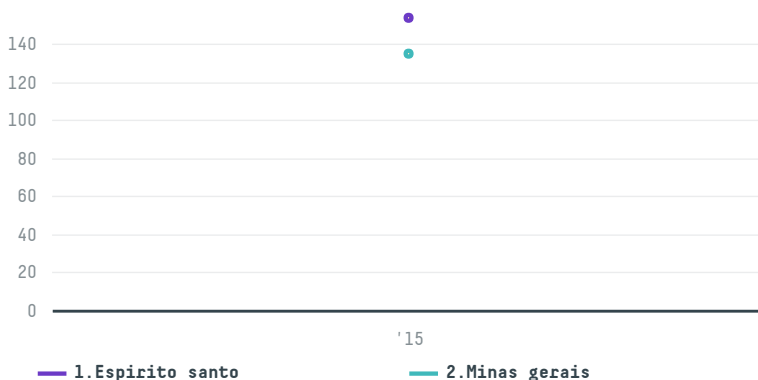

trase

Sharikat ribal ll mawad alghithaiea

ACTIVITY COMMODITY COUNTRY YEAR
Importer **Coffee** **Brazil** **2015**

Sharikat ribal ll mawad alghithaiea was the 424th largest importer of coffee from BRAZIL in 2015, accounting for 288 tons. As an importer, Sharikat ribal ll mawad alghithaiea sources from 2 municipalities, or 0% of the coffee production municipalities. The main destination of the coffee imported by Sharikat ribal ll mawad alghithaiea is Israel, accounting for 100% of the total.

TOP DESTINATION COUNTRIES OF COFFEE IMPORTED BY SHARIKAT RIBAL LL MAWAD ALGITHAIEA:

COMPARING COMPANIES IMPORTING COFFEE FROM BRAZIL IN 2015

Trase is a partnership between

In collaboration with

and many other organizations and individuals.