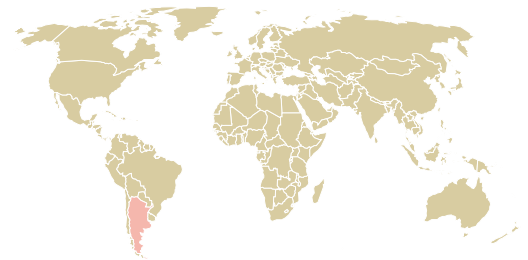

trase

Importadora real s r l

ACTIVITY	COMMODITY	COUNTRY	YEAR
Importer	Coffee	Brazil	2017

Importadora real s r l was the 1023rd largest importer of coffee from BRAZIL in 2017, accounting for 38 tons. As an importer, Importadora real s r l sources from 1 municipalities, or 0% of the coffee production municipalities. The main destination of the coffee imported by Importadora real s r l is Argentina, accounting for 100% of the total.

TOP DESTINATION COUNTRIES OF COFFEE IMPORTED BY IMPORTADORA REAL S R L:

COMPARING COMPANIES IMPORTING COFFEE FROM BRAZIL IN 2017

Trase is a partnership between

In collaboration with

and many other organizations and individuals.