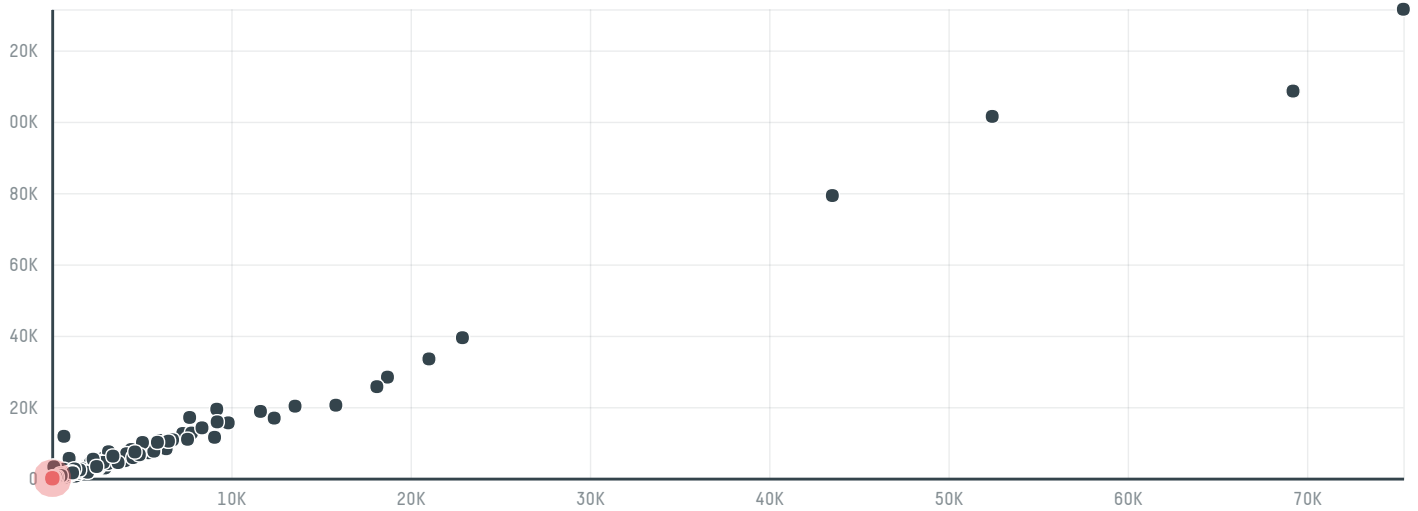

trase

Importadora real s r l

ACTIVITY	COMMODITY	COUNTRY	YEAR
Importer	Coffee	Brazil	2017

Importadora real s r l was the 1023rd largest importer of coffee from BRAZIL in 2017, accounting for 38 tons. As an importer, Importadora real s r l sources from 1 municipalities, or 0% of the coffee production municipalities. The main destination of the coffee imported by Importadora real s r l is Argentina, accounting for 100% of the total.

TOP DESTINATION COUNTRIES OF COFFEE IMPORTED BY IMPORTADORA REAL S R L:

COMPARING COMPANIES IMPORTING COFFEE FROM BRAZIL IN 2017

Trase is a partnership between

In collaboration with

and many other organizations and individuals.