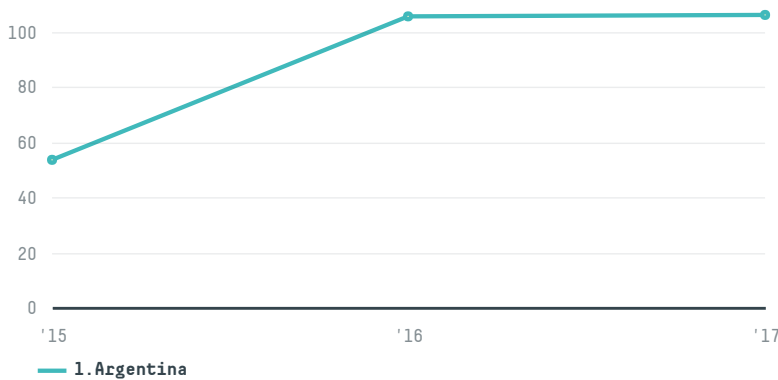

TOP DESTINATION COUNTRIES OF COFFEE IMPORTED BY PRODUCTOS ALIMENTICIOS FM SRL: