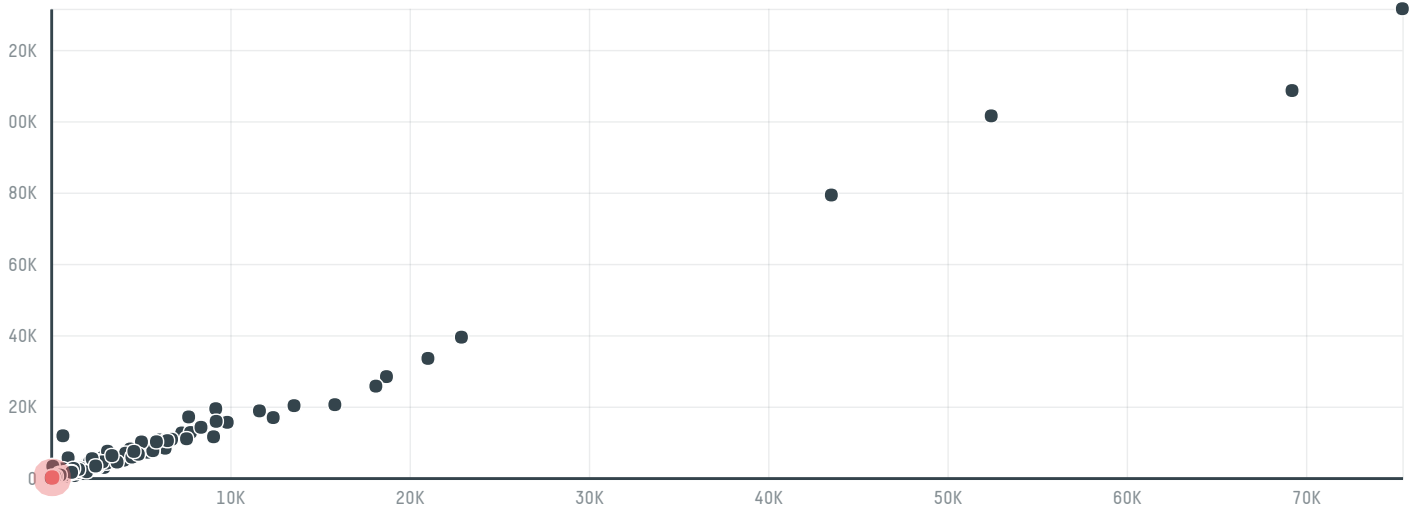

COMPARING COMPANIES IMPORTING COFFEE FROM BRAZIL IN 2017

Trase is a partnership between

In collaboration with

and many other organizations and individuals.

Donors

[Terms of Use](#) · [Privacy policy](#) · [Cookie policy](#) · [Contact us](#)