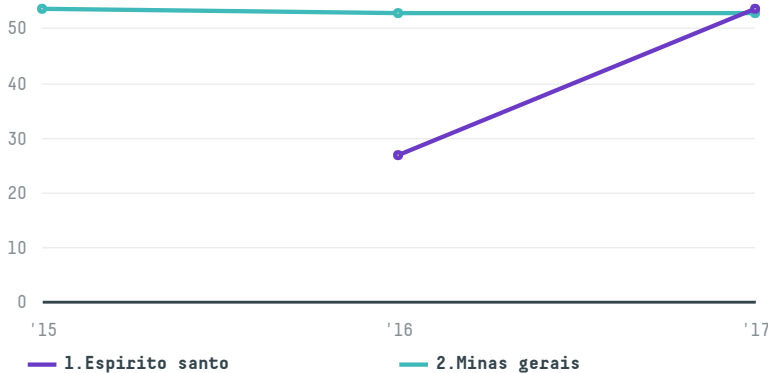

TOP DESTINATION COUNTRIES OF COFFEE IMPORTED BY PRODUCTOS ALIMENTICIOS FM SRL: